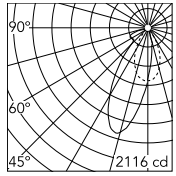

Physical

Colour	White/Aluminium
Trim	No
Orientation	Fixed
Recessed depth (mm)	290
Net weight (kg)	1.01
IP internal	20
IP external	44

Download

[Mounting instructions](#)  PDF

Photometric Files

[LDT / IES](#)  ZIP

Technical Drawings

[2D](#)  ZIP

[3D](#)  ZIP

[Bim](#)  ZIP

Schematic light drawing

Beam Angle: 35°

h(m)	E(lx)	D(m)
1	1881	0.71
2	470	1.41
3	209	2.12
4	118	2.83
5	75	3.53

Luminous flux luminaire
1401 lm (EXTREME CUT OFF)