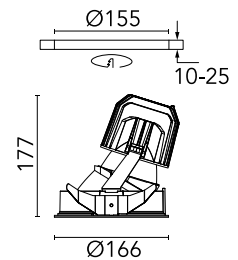

FLOS

03.6614.3C White/Aluminium

Light Supply Wall-Washer Trim

Designed by FLOS Architectural, 2015

LED - Phosphor LED - 26W - 1355lm - 3000K - CRI> 98 - Beam° 38

Recessed luminaire with LED light source. Remote 220/240V power supply included.

Are you a professional and your project needs consulting and support?

[BOOK AN APPOINTMENT](#)

Main specifications

Mounting	Ceiling recessed
Environments	Indoor dry location
LED type	Phosphor LED
Lamp category	LED
Iicos	No
Number of heads	1
Power (W)	26
Source flux (lm)	2371
System flux (lm)	1355

Physical

Colour	White/Aluminium
Trim	No
Orientation	Fixed
Recessed depth (mm)	290
Net weight (kg)	1.01
IP internal	20
IP external	44

Download

[Mounting instructions](#)  PDF

Photometric Files

[LDT / IES](#)  ZIP

Technical Drawings

[2D](#)  ZIP

[3D](#)  ZIP

[Bim](#)  ZIP

Schematic light drawing

Beam Angle: 35°

h(m)	E(lx)	D(m)
1	1881	0.71
2	470	1.41
3	209	2.12
4	118	2.83
5	75	3.53

Luminous flux luminaire
1401 lm (EXTREME CUT OFF)