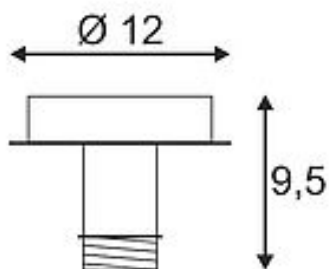

SLV FENDA

ceiling light, ceiling plate, A60, white, without shade, max. 60W

Article number	155551
Product family	FENDA
Feed-in capability	No
Lampholder / Socket	E27
Number of light sources	1
Lamp included	No
Height	9.5 cm
Diameter	12 cm
Net weight	0.334 kg
Gross weight	0.428 kg
Voltage	230V ~50Hz
Max. wattage	60 Watt
Protection class	I
Energy efficiency class	A++
Lamp	A60
Colour	white
Material	Metal