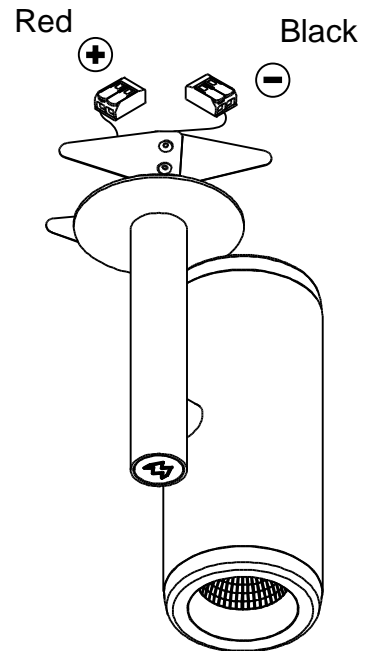

Médard ceiling recessed LED warm dim GE

127344XX_127345XX

1

2

Drive Current (mA)	Forward Voltage		Power (W)
	min (Vf)	max (Vf)	
350	30,6	37	11,8
For serial connection, respect polarity!			
⊕ RED		⊖ BLACK	

3

4

CAN BE USED WITH

12291330 Gypkit 170x112 - ø65
10490330 Conbox 172x112x100x236

Drivers:
see driver matrix - latest version on website
www.supermodular.com or check sales contact