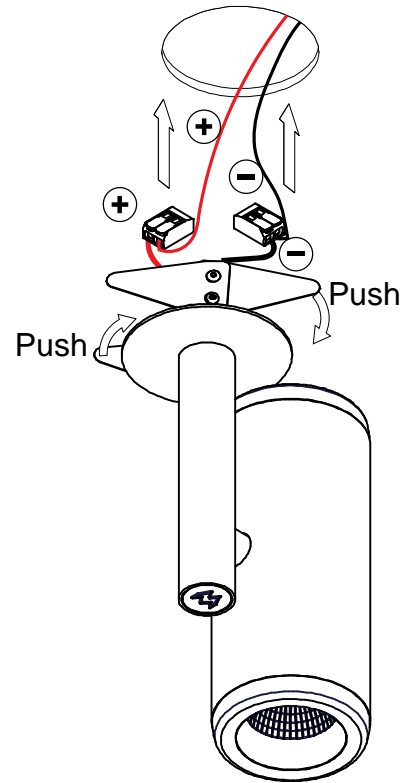

Médard ceiling recessed LED warm dim GE

127344XX_127345XX

1

2

Drive Current (mA)	Forward Voltage		Power (W)
	min (Vf)	max (Vf)	
350	30,6	37	11,8
For serial connection, respect polarity!			
⊕ RED		⊖ BLACK	

3

4

CAN BE USED WITH

12291330 Gypkit 170x112 - ø65
10490330 Conbox 172x112x100x236

Drivers:
see driver matrix - latest version on website
www.supermodular.com or check sales contact