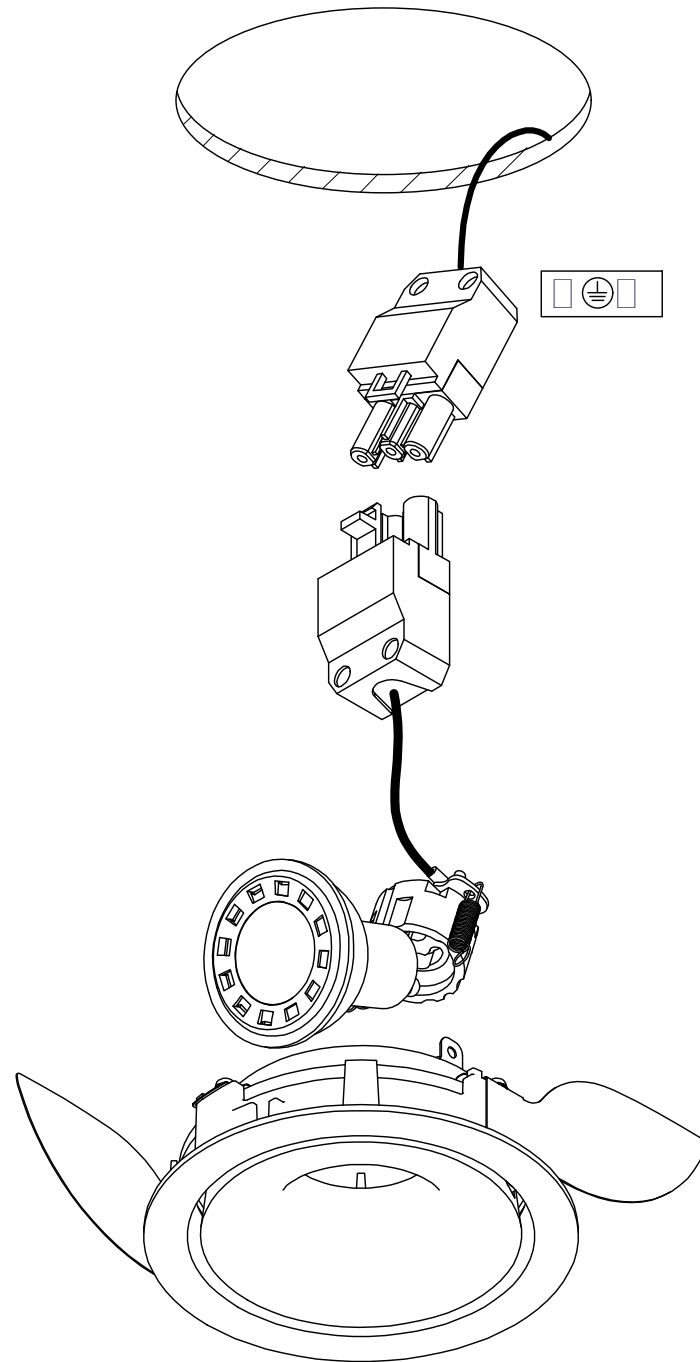

Smart Cake Adjustable Ø115 ES50

127720XX

Lamptype : RETROFIT LED MAX. 50W

fitting : GU10

1

2

3

4

CAN BE USED WITH

Recessed ring
12810230 Smart recessed ring ø115

Mask
12810009 Smart mask ø115 1x Whstr
12810032 Smart mask ø115 1x Blstr
12810046 Smart mask ø115 1x Gold
12810109 Smart mask ø115 2x Whstr
12810132 Smart mask ø115 2x Blstr
12810146 Smart mask ø115 2x Gold

Surface box
128020xx Smart surface box 115 GE for 1x LED
128021xx Smart surface box 115 GE for 2x LED