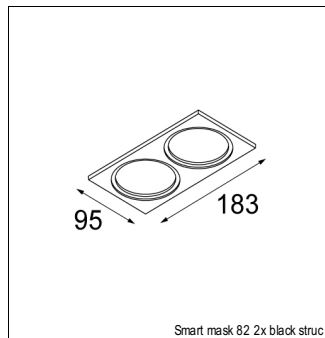

SMART LOTIS 82 IP54 LED GE

ACCESSORIES

GYPKIT

12290130	GYPKIT 190X190 - Ø70
12291030	GYPKIT 210X190-2XØ70

CONBOX

10889830	CONBOX 190X192X130X256

MASK

12500032	SMART MASK 82 1X BLACK STRUC
12500046	SMART MASK 82 1X GOLD
12500009	SMART MASK 82 1X WHITE STRUC
12500132	SMART MASK 82 2X BLACK STRUC
12500146	SMART MASK 82 2X GOLD
12500109	SMART MASK 82 2X WHITE STRUC

SURFACE-BOX

12514032	SMART SURFACE BOX 82 GI FOR 1X LED GE BLACK STRUC
12514009	SMART SURFACE BOX 82 GI FOR 1X LED GE WHITE STRUC
12514132	SMART SURFACE BOX 82 1-10V/PUSHDIM GI FOR 1X LED GE BLACK STRUC
12514109	SMART SURFACE BOX 82 1-10V/PUSHDIM GI FOR 1X LED GE WHITE STRUC
12515032	SMART SURFACE BOX 82 GI FOR 2X LED GE BLACK STRUC
12515009	SMART SURFACE BOX 82 GI FOR 2X LED GE WHITE STRUC
12515132	SMART SURFACE BOX 82 1-10V/PUSHDIM GI FOR 2X LED GE BLACK STRUC
12515109	SMART SURFACE BOX 82 1-10V/PUSHDIM GI FOR 2X LED GE WHITE STRUC

RECESSED-FRAME

12500230	RECESSED RING Ø70 H100

SURFACE-TUBED

12842432	SMART SURFACE TUBED SUSPENSION 82 XL LED DALI GI BLACK STRUC
12842424	SMART SURFACE TUBED SUSPENSION 82 XL LED DALI GI BRUSHED ALU
12842409	SMART SURFACE TUBED SUSPENSION 82 XL LED DALI GI WHITE STRUC
12842332	SMART SURFACE TUBED SUSPENSION 82 XL LED 1-10V/PUSHDIM GI BLACK STRUC
12842324	SMART SURFACE TUBED SUSPENSION 82 XL LED 1-10V/PUSHDIM GI BRUSHED ALU
12842309	SMART SURFACE TUBED SUSPENSION 82 XL LED 1-10V/PUSHDIM GI WHITE STRUC