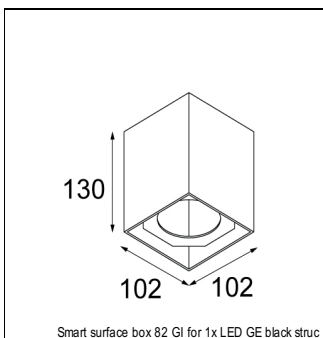

SMART LOTIS 82 IP54 LED GE

ACCESSORIES

GYPKIT

12290130	GYPKIT 190X190 - Ø70
12291030	GYPKIT 210X190-2XØ70

CONBOX

10889830	CONBOX 190X192X130X256

MASK

12500032	SMART MASK 82 1X BLACK STRUC
12500046	SMART MASK 82 1X GOLD
12500009	SMART MASK 82 1X WHITE STRUC
12500132	SMART MASK 82 2X BLACK STRUC
12500146	SMART MASK 82 2X GOLD
12500109	SMART MASK 82 2X WHITE STRUC

SURFACE-BOX

12514032	SMART SURFACE BOX 82 GI FOR 1X LED GE BLACK STRUC
12514009	SMART SURFACE BOX 82 GI FOR 1X LED GE WHITE STRUC
12514132	SMART SURFACE BOX 82 1-10V/PUSHDIM GI FOR 1X LED GE BLACK STRUC
12514109	SMART SURFACE BOX 82 1-10V/PUSHDIM GI FOR 1X LED GE WHITE STRUC
12515032	SMART SURFACE BOX 82 GI FOR 2X LED GE BLACK STRUC
12515009	SMART SURFACE BOX 82 GI FOR 2X LED GE WHITE STRUC
12515132	SMART SURFACE BOX 82 1-10V/PUSHDIM GI FOR 2X LED GE BLACK STRUC
12515109	SMART SURFACE BOX 82 1-10V/PUSHDIM GI FOR 2X LED GE WHITE STRUC

RECESSED-FRAME

12500230	RECESSED RING Ø70 H100

SURFACE-TUBED

12842432	SMART SURFACE TUBED SUSPENSION 82 XL LED DALI GI BLACK STRUC
12842424	SMART SURFACE TUBED SUSPENSION 82 XL LED DALI GI BRUSHED ALU
12842409	SMART SURFACE TUBED SUSPENSION 82 XL LED DALI GI WHITE STRUC
12842332	SMART SURFACE TUBED SUSPENSION 82 XL LED 1-10V/PUSHDIM GI BLACK STRUC
12842324	SMART SURFACE TUBED SUSPENSION 82 XL LED 1-10V/PUSHDIM GI BRUSHED ALU
12842309	SMART SURFACE TUBED SUSPENSION 82 XL LED 1-10V/PUSHDIM GI WHITE STRUC