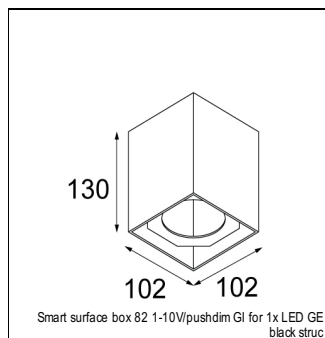

SMART LOTIS 82 IP54 LED GE

ACCESSORIES

GYPKIT

12290130	GYPKIT 190X190 - Ø70
12291030	GYPKIT 210X190-2XØ70

CONBOX

10889830	CONBOX 190X192X130X256

MASK

12500032	SMART MASK 82 1X BLACK STRUC
12500046	SMART MASK 82 1X GOLD
12500009	SMART MASK 82 1X WHITE STRUC
12500132	SMART MASK 82 2X BLACK STRUC
12500146	SMART MASK 82 2X GOLD
12500109	SMART MASK 82 2X WHITE STRUC

SURFACE-BOX

12514032	SMART SURFACE BOX 82 GI FOR 1X LED GE BLACK STRUC
12514009	SMART SURFACE BOX 82 GI FOR 1X LED GE WHITE STRUC
12514132	SMART SURFACE BOX 82 1-10V/PUSHDIM GI FOR 1X LED GE BLACK STRUC
12514109	SMART SURFACE BOX 82 1-10V/PUSHDIM GI FOR 1X LED GE WHITE STRUC
12515032	SMART SURFACE BOX 82 GI FOR 2X LED GE BLACK STRUC
12515009	SMART SURFACE BOX 82 GI FOR 2X LED GE WHITE STRUC
12515132	SMART SURFACE BOX 82 1-10V/PUSHDIM GI FOR 2X LED GE BLACK STRUC
12515109	SMART SURFACE BOX 82 1-10V/PUSHDIM GI FOR 2X LED GE WHITE STRUC

RECESSED-FRAME

12500230	RECESSED RING Ø70 H100

SURFACE-TUBED

12842432	SMART SURFACE TUBED SUSPENSION 82 XL LED DALI GI BLACK STRUC
12842424	SMART SURFACE TUBED SUSPENSION 82 XL LED DALI GI BRUSHED ALU
12842409	SMART SURFACE TUBED SUSPENSION 82 XL LED DALI GI WHITE STRUC
12842332	SMART SURFACE TUBED SUSPENSION 82 XL LED 1-10V/PUSHDIM GI BLACK STRUC
12842324	SMART SURFACE TUBED SUSPENSION 82 XL LED 1-10V/PUSHDIM GI BRUSHED ALU
12842309	SMART SURFACE TUBED SUSPENSION 82 XL LED 1-10V/PUSHDIM GI WHITE STRUC