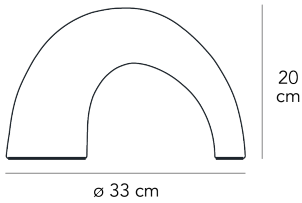

MADE IN

IT

MATERIAL DESCRIPTION

glass

ALIMENTATION CABLE

Transparent

COLOR DESCRIPTION SKU

white