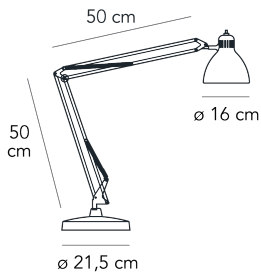

Table lamp with direct light not dimmable. Rotating on/off switch placed on the diffuser head. Adjustable base and body made of chromed metal. Black power cable and plug. European two-pole plug. Bulb not included.