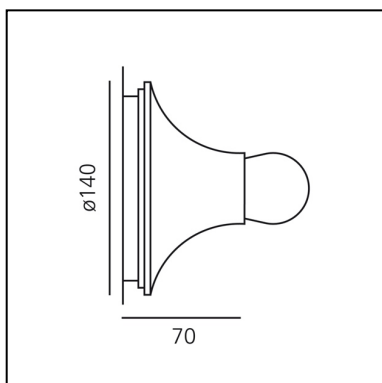

Teti Anthracite grey

Vico Magistretti

IP20   Dimmerable:  

LUMINAIRE

- Watt: **30W**
- Voltage: **220V-240V**

Notes

Packaged individually. It is possible to create multiple configurations.

FEATURES

- Product Code: **A048150**
- Colour: **Anthracite grey**
- Installation: **CeilingWall**
- Material: **Polycarbonate**
- Series: **Design Collection**
- Environment: **Indoor**
- Area contract: **Residential**
- Emission: **Direct**
- design by: **Vico Magistretti**

DIMENSIONS

- Width: **70 mm**
- Diameter: **140 mm**

NOT INCLUDED SOURCES

- Category: **HALO**
- Number: **1**
- Watt: **30W**
- Socket: **E27**
- Color temperature (K): **2800K**

ALTERNATIVE SOURCES

- Category: **LED RETROFIT**
- Number: **1**
- Watt: **6W**
- Delivered lumen output: **470lm**
- Socket: **E27**