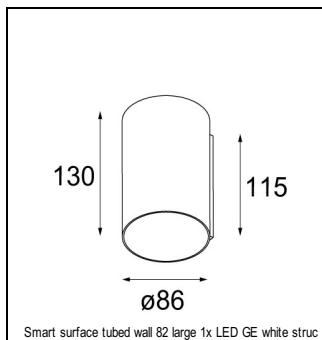

Art. Nr. 13320232

SPECIFICATIONS

Lamp	1x LED Array	
Gear / Transfo	LED gear not incl.	
Cut-out size	ø 76 h 55	
Weight	0.65kg	
Min. distance	0.1 m	
IP	IP20	
Glow wire test	960°	
CRI	90	
Power supply	500mA 18.4Vf	350mA 17.8Vf
Connected load	9.2W	6.3W
Lumen	470lm	361lm
Efficacy	51lm/W	58lm/W
UGR	10	9
Adjustability	h 355° v 25°	
Remark	! 3500 on request ! can be combined with Smart mask, Smart surface box, Smart surface tubed, Smart surface tubed suspension, Smart tubed wall	

RECESSED-FRAME

12500230	SMART RECESSED RING 82
----------	------------------------

CONBOX

10889830	CONBOX 190X192X130X256
----------	------------------------

SURFACE-TUBED

12842009	SMART SURFACE TUBED SUSPENSION 82 LARGE LED GI WHITE STRUC
12842032	SMART SURFACE TUBED SUSPENSION 82 LARGE LED GI BLACK STRUC
12842024	SMART SURFACE TUBED SUSPENSION 82 LARGE LED GI BRUSHED ALU
12842209	SMART SURFACE TUBED SUSPENSION 82 XL LED TRE DIM GI WHITE STRUC
12842232	SMART SURFACE TUBED SUSPENSION 82 XL LED TRE DIM GI BLACK STRUC
12842224	SMART SURFACE TUBED SUSPENSION 82 XL LED TRE DIM GI BRUSHED ALU
12842309	SMART SURFACE TUBED SUSPENSION 82 XL LED 1-10V/PUSHDIM GI WHITE STRUC
12842332	SMART SURFACE TUBED SUSPENSION 82 XL LED 1-10V/PUSHDIM GI BLACK STRUC