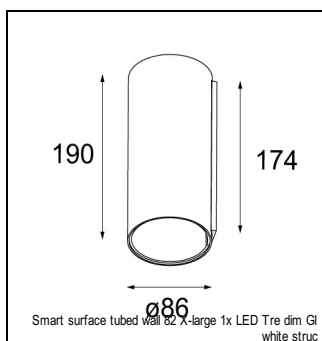

Art. Nr. 13320232

SPECIFICATIONS

Lamp	1x LED Array	
Gear / Transfo	LED gear not incl.	
Cut-out size	ø 76 h 55	
Weight	0.65kg	
Min. distance	0.1 m	
IP	IP20	
Glow wire test	960°	
CRI	90	
Power supply	500mA 18.4Vf	350mA 17.8Vf
Connected load	9.2W	6.3W
Lumen	470lm	361lm
Efficacy	51lm/W	58lm/W
UGR	10	9
Adjustability	h 355° v 25°	
Remark	! 3500 on request ! can be combined with Smart mask, Smart surface box, Smart surface tubed, Smart surface tubed suspension, Smart tubed wall	

RECESSED-FRAME

12500230	SMART RECESSED RING 82
----------	------------------------

CONBOX

10889830	CONBOX 190X192X130X256
----------	------------------------

SURFACE-TUBED

12842009	SMART SURFACE TUBED SUSPENSION 82 LARGE LED GI WHITE STRUC
12842032	SMART SURFACE TUBED SUSPENSION 82 LARGE LED GI BLACK STRUC
12842024	SMART SURFACE TUBED SUSPENSION 82 LARGE LED GI BRUSHED ALU
12842209	SMART SURFACE TUBED SUSPENSION 82 XL LED TRE DIM GI WHITE STRUC
12842232	SMART SURFACE TUBED SUSPENSION 82 XL LED TRE DIM GI BLACK STRUC
12842224	SMART SURFACE TUBED SUSPENSION 82 XL LED TRE DIM GI BRUSHED ALU
12842309	SMART SURFACE TUBED SUSPENSION 82 XL LED 1-10V/PUSHDIM GI WHITE STRUC
12842332	SMART SURFACE TUBED SUSPENSION 82 XL LED 1-10V/PUSHDIM GI BLACK STRUC