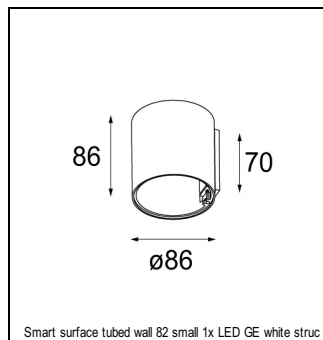

Art. Nr. 13320232

SPECIFICATIONS

Lamp	1x LED Array	
Gear / Transfo	LED gear not incl.	
Cut-out size	ø 76 h 55	
Weight	0.65kg	
Min. distance	0.1 m	
IP	IP20	
Glow wire test	960°	
CRI	90	
Power supply	500mA 18.4Vf	350mA 17.8Vf
Connected load	9.2W	6.3W
Lumen	470lm	361lm
Efficacy	51lm/W	58lm/W
UGR	10	9
Adjustability	h 355° v 25°	
Remark	! 3500 on request ! can be combined with Smart mask, Smart surface box, Smart surface tubed, Smart surface tubed suspension, Smart tubed wall	

RECESSED-FRAME

12500230	SMART RECESSED RING 82
----------	------------------------

CONBOX

10889830	CONBOX 190X192X130X256
----------	------------------------

SURFACE-TUBED

12842009	SMART SURFACE TUBED SUSPENSION 82 LARGE LED GI WHITE STRUC
12842032	SMART SURFACE TUBED SUSPENSION 82 LARGE LED GI BLACK STRUC
12842024	SMART SURFACE TUBED SUSPENSION 82 LARGE LED GI BRUSHED ALU
12842209	SMART SURFACE TUBED SUSPENSION 82 XL LED TRE DIM GI WHITE STRUC
12842232	SMART SURFACE TUBED SUSPENSION 82 XL LED TRE DIM GI BLACK STRUC
12842224	SMART SURFACE TUBED SUSPENSION 82 XL LED TRE DIM GI BRUSHED ALU
12842309	SMART SURFACE TUBED SUSPENSION 82 XL LED 1-10V/PUSHDIM GI WHITE STRUC
12842332	SMART SURFACE TUBED SUSPENSION 82 XL LED 1-10V/PUSHDIM GI BLACK STRUC