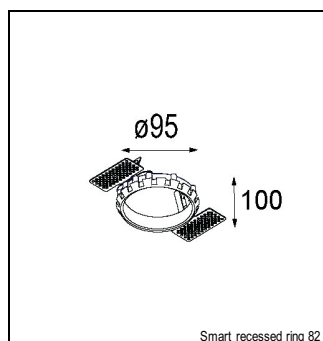

Art. Nr. 13320232

SPECIFICATIONS

Lamp	1x LED Array	
Gear / Transfo	LED gear not incl.	
Cut-out size	ø 76 h 55	
Weight	0.65kg	
Min. distance	0.1 m	
IP	IP20	
Glow wire test	960°	
CRI	90	
Power supply	500mA 18.4Vf	350mA 17.8Vf
Connected load	9.2W	6.3W
Lumen	470lm	361lm
Efficacy	51lm/W	58lm/W
UGR	10	9
Adjustability	h 355° v 25°	
Remark	! 3500 on request ! can be combined with Smart mask, Smart surface box, Smart surface tubed, Smart surface tubed suspension, Smart tubed wall	

RECESSED-FRAME

12500230	SMART RECESSED RING 82
----------	------------------------

CONBOX

10889830	CONBOX 190X192X130X256
----------	------------------------

SURFACE-TUBED

12842009	SMART SURFACE TUBED SUSPENSION 82 LARGE LED GI WHITE STRUC
12842032	SMART SURFACE TUBED SUSPENSION 82 LARGE LED GI BLACK STRUC
12842024	SMART SURFACE TUBED SUSPENSION 82 LARGE LED GI BRUSHED ALU
12842209	SMART SURFACE TUBED SUSPENSION 82 XL LED TRE DIM GI WHITE STRUC
12842232	SMART SURFACE TUBED SUSPENSION 82 XL LED TRE DIM GI BLACK STRUC
12842224	SMART SURFACE TUBED SUSPENSION 82 XL LED TRE DIM GI BRUSHED ALU
12842309	SMART SURFACE TUBED SUSPENSION 82 XL LED 1-10V/PUSHDIM GI WHITE STRUC
12842332	SMART SURFACE TUBED SUSPENSION 82 XL LED 1-10V/PUSHDIM GI BLACK STRUC