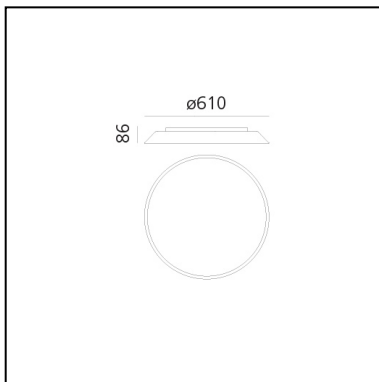

Febe 2700K - Dove grey

Ernesto Gismondi

IP20    Dimmerable: 

LUMINAIRE

- Watt: **30W**
- Voltage: **220-240V**
- Delivered lumen output: **2182lm**
- CCT: **2700K**
- Efficiency: **85%**
- Efficacy: **72.73lm/W**
- CRI: **90**
- Dimmable Typology: **Push**

FEATURES

- Product Code: **0241W20A**
- Colour: **Dove grey**
- Installation: **WallCeiling**
- Material: **Methacrylare, polycarbonate**
- Series: **Design Collection**
- Environment: **Indoor**
- Emission: **Direct**
- design by: **Ernesto Gismondi**

DIMENSIONS

- Width: **86 mm**
- Diameter: **610 mm**
- Glow Wire Test: **750°**

SOURCES INCLUDED

- Category: **Led**
- Number: **4**
- Watt: **6.20W**
- Delivered lumen output: **630lm**
- Color temperature (K): **2700K**
- CRI: **90**
- Color Tolerance: **MacAdam 3SDCM**
- Efficacy: **102lm/W**
- Service Life: **50000-L70**