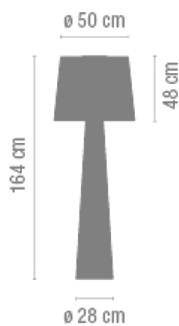

Sketch

Electrical characteristics

1 x 2GX13 230V 22W (T5C)

AND

1 x LED 2,4W 700mA

Total 22.0 W

Led 3100K CRI >80 181 lm 86 lm/W

Fixture: 262 lm 11 lm/W