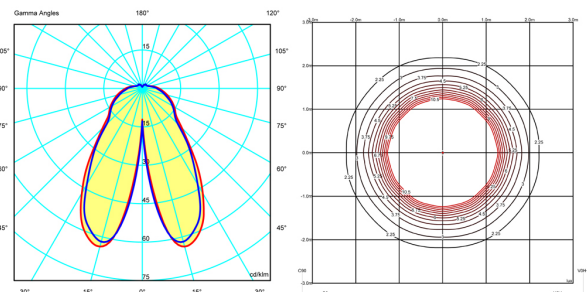

Photometric data