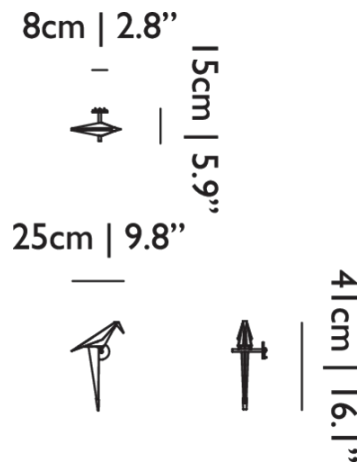

33cm | 13"

51cm | 20.1"

Product

WIDTH 33cm | 13"
HEIGHT 51cm | 20.1"
DEPTH 18cm | 7.1"
WEIGHT NETTO 3kg | 6.61lbs

Packaging

WIDTH 34cm | 13.4"
HEIGHT 21cm | 8.3"
CUBAGE 0.06m³ | 2.09ft³
LENGTH 83cm | 32.7"
WEIGHT 2.5cm | 5.51lbs

Perch Light Wall Recessed Large dimmable 1-10V

Dimensions

Product

WIDTH 33cm | 13"
HEIGHT 51cm | 20.1"
DEPTH 15cm | 5.9"
WEIGHT NETTO 2kg | 4.41lbs

Packaging

WIDTH 34cm | 13.4"
HEIGHT 15cm | 5.9"
CUBAGE 0.04m³ | 1.26ft³
LENGTH 70cm | 27.6"
WEIGHT 2cm | 4.41lbs

Dimensions

Product

WIDTH 25cm | 9.8"**HEIGHT** 41cm | 16.1"**DEPTH** 15cm | 5.9"**WEIGHT NETTO** 2kg | 4.4lbs

Packaging

WIDTH 34cm | 13.4"**HEIGHT** 15cm | 5.9"**CUBAGE** 0.04m³ | 1.26ft³**LENGTH** 70cm | 27.6"**WEIGHT** 2cm | 4.4lbs

Dimensions

Product

WIDTH 25cm | 9.8"
HEIGHT 41cm | 16.1"
DEPTH 18cm | 7.1"
WEIGHT NETTO 3kg | 6.61lbs

Packaging

WIDTH 34cm | 13.4"
HEIGHT 21cm | 8.3"
CUBAGE 0.06m³ | 2.09ft³
LENGTH 83cm | 32.7"
WEIGHT 2.5cm | 5.51lbs