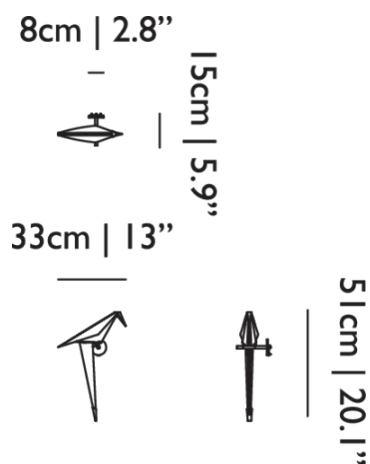

33cm | 13"

51cm | 20.1"

Product

WIDTH 33cm | 13"
HEIGHT 51cm | 20.1"
DEPTH 18cm | 7.1"
WEIGHT NETTO 3kg | 6.61lbs

Packaging

WIDTH 34cm | 13.4"
HEIGHT 21cm | 8.3"
CUBAGE 0.06m³ | 2.09ft³
LENGTH 83cm | 32.7"
WEIGHT 2.5cm | 5.51lbs

90-264

MAX POWER CONSUMPTION

5W

LAMPHOLDER

LED (Solid state)

CABLE LENGTH

260cm | 102.4"

CRI

Perch Light Wall Recessed Large dimmable 1-10V

Dimensions

Product

WIDTH 33cm | 13"
HEIGHT 51cm | 20.1"
DEPTH 15cm | 5.9"
WEIGHT NETTO 2kg | 4.41lbs

Packaging

WIDTH 34cm | 13.4"
HEIGHT 15cm | 5.9"
CUBAGE 0.04m³ | 1.26ft³
LENGTH 70cm | 27.6"
WEIGHT 2cm | 4.41lbs

Dimensions

Product

WIDTH 25cm | 9.8"**HEIGHT** 41cm | 16.1"**DEPTH** 15cm | 5.9"**WEIGHT NETTO** 2kg | 4.4lbs

Packaging

WIDTH 34cm | 13.4"**HEIGHT** 15cm | 5.9"**CUBAGE** 0.04m³ | 1.26ft³**LENGTH** 70cm | 27.6"**WEIGHT** 2cm | 4.4lbs