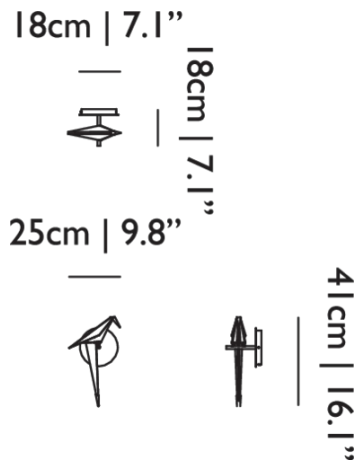

33cm | 13"

51cm | 20.1"

Product

WIDTH 33cm | 13"
HEIGHT 51cm | 20.1"
DEPTH 18cm | 7.1"
WEIGHT NETTO 3kg | 6.61lbs

Packaging

WIDTH 34cm | 13.4"
HEIGHT 21cm | 8.3"
CUBAGE 0.06m³ | 2.09ft³
LENGTH 83cm | 32.7"
WEIGHT 2.5cm | 5.51lbs

Dimensions

Product

WIDTH 25cm | 9.8"**HEIGHT** 41cm | 16.1"**DEPTH** 15cm | 5.9"**WEIGHT NETTO** 2kg | 4.4lbs

Packaging

WIDTH 34cm | 13.4"**HEIGHT** 15cm | 5.9"**CUBAGE** 0.04m³ | 1.26ft³**LENGTH** 70cm | 27.6"**WEIGHT** 2cm | 4.4lbs

5W

LAMPHOLDER

LED (Solid state)

CRI

80

LIGHT OUTPUT

150 lm

Perch Light Wall Small non-dimmable

Dimensions

Product

WIDTH 25cm | 9.8"
HEIGHT 41cm | 16.1"
DEPTH 18cm | 7.1"
WEIGHT NETTO 3kg | 6.61lbs

Packaging

WIDTH 34cm | 13.4"
HEIGHT 21cm | 8.3"
CUBAGE 0.06m³ | 2.09ft³
LENGTH 83cm | 32.7"
WEIGHT 2.5cm | 5.51lbs