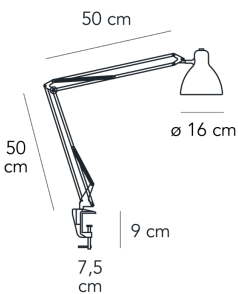

Table lamp with direct light not dimmable. Rotating on/off switch placed on the diffuser head. Adjustable clamp and body made of painted metal. Black power cable and plug. Plug-in power supply with interchangeable plugs (UK- USA- UE- CHN). Integrated led.