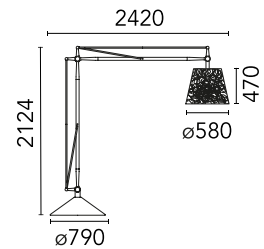

Main specifications

Mounting	Floor
Environments	Outdoor wet location
Light Source Type	Bulb
Lamp holders	E27
Iicos	HSGS
Number of heads	1
Power (W)	250

Physical

Colour	Panama
Orientation	Adjustable
Length (mm)	790
Net weight (kg)	160.3
Package height (mm)	0
Package width (mm)	0
Package length (mm)	0
Package volume (m3)	1.46
IP internal	55
IP external	55