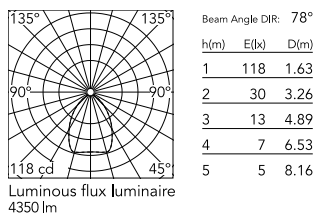

Main specifications

Mounting	Floor
Environments	Outdoor wet location
Light Source Type	Bulb
Lamp holders	E27
Iicos	HSGS
Number of heads	1
Power (W)	250

Physical

Colour	Panama
Orientation	Adjustable
Length (mm)	790
Net weight (kg)	160.3
Package height (mm)	0
Package width (mm)	0
Package length (mm)	0
Package volume (m3)	1.46
IP internal	55
IP external	55

Schematic light drawing

Photometric

Lighting type	Direct
Light distribution	Symmetric
Beam angle C0-180 (°)	78
Beam angle C90-270 (°)	78

Electrical

Insulation class	II
Frequency (Hz)	50/60
Main voltage (Vac)	220-240
Dimmable	Yes
Dimming interface	Remote Dimmable (Dimmer Not Included)
Emergency type	No
Batteries inside	No
Charging min time	NO