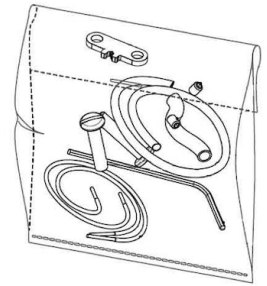

RFU648200
Kit with allen key and screws for
ceiling rose assembly

RF6480200
Kit with allen key and screws for
ceiling rose assembly