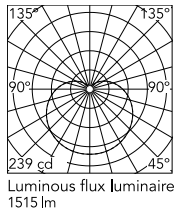

Schematic light drawing

Ecodesign and Energy Labelling

This product contains a light source of energy efficiency class D

Replaceable (LED only)
light source by a
professional

Photometric

Light distribution	Roto symmetric
CCT (K)	2700

Electrical

Insulation class	III
Main voltage (Vac)	48
Forward voltage (V)	48
LED voltage Vf (Vdc)	null
Driver	Remote excluded
Dimmable	Yes
Dimming type	Electronic 48V
Dimming interface	Dimmer Integrated
Batteries inside	No