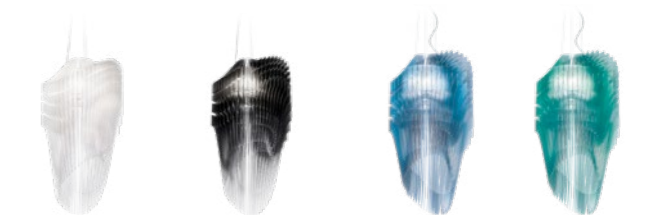

FINISHES

WHITE FADE

BLACK FADE

BLUE

TURQUOISE