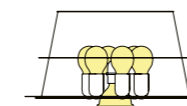

PRODUC	DIMENSIONS	COLOUR	CODE
SUSPENSION M Bulbs E26: 3 X 12W LED Filament +1 X 7W Spot LED Dimmable with: Dimmable bulbs Made of: Cristalflex® / Lentiflex® Weight: net 22,5 - gross 35,8 lb Package: A 13,8 x 13,8 x h 12,6 in - 6lb B 17,3 x 43,3 x h 5,1 in - 29,8 lb		BLUE AVISM00BLU01T00000US	
		TURQUOISE AVISM00TRQ01T00000US	

L'AUTENTICITÀ DI OGNI SINGOLO PEZZO DI AVIA EDITION È GARANTITA DAL NUMERO PROGRESSIVO RIPORTATO SULLA LAMPADA
THE AUTHENTICITY OF EACH AVIA EDITION PIECE IS GUARANTEED NUMERICALLY, STATED ON THE LAMP AND ID CARD.

LIGHT SOURCES:

SUSPENSION XL