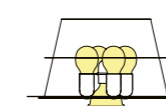

SUSPENSION L