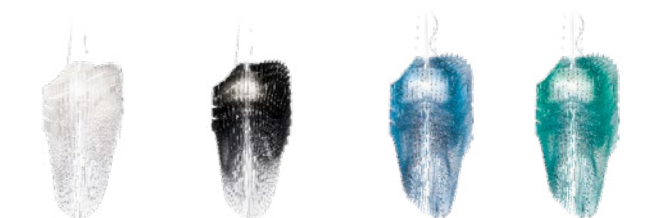

FINISHES

WHITE FADE

BLACK FADE

BLUE

TURQUOISE