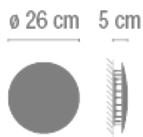

Electrical characteristics

1 x LED 9W 350mA

Total 9.0 W