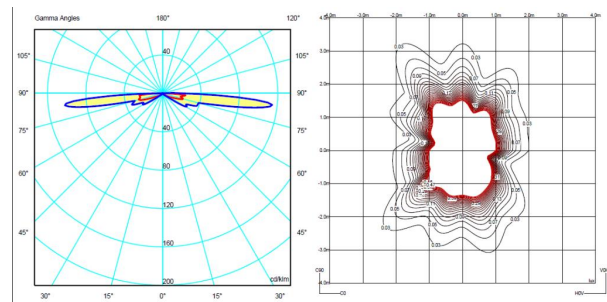

Photometric data