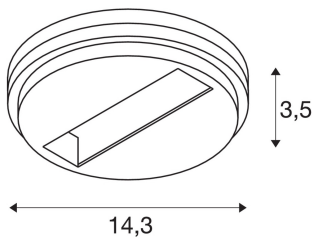

3~ DALI

point outlet white

The SLV 3~ DALI point outlet in white is an electrical component that can be freely positioned within rooms for the wall and ceiling mounting of DALI spotlights.

TECHNICAL DATA

Item no.:	1004685
Nominal voltage	220-250V ~50/60Hz V
Height	3.56 cm
Diameter	14.32 cm
Net weight	0.174 kg
Gross weight	0.186 kg
IP Code	IP 20
Safety class	I
Assembly	Surface
Assembly details	Ceiling,Wall
Color	white