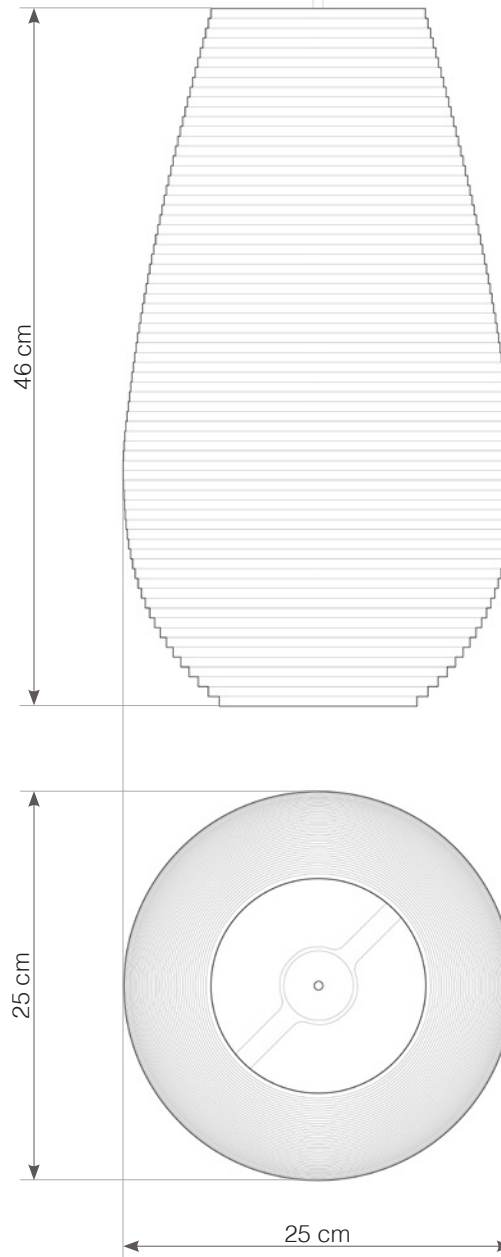

Drop18

1x 60W maximum incandescent
E27 socket | 230V 50Hz | Class II

For use with dimmable incandescent bulbs. Also compatible with CFL bulbs or dimmable LED bulbs of equivalent wattage.

Mounting Installation: Suspended

recycled cardboard

responsibly made in holland

proudly designed in seattle | usa

responsible handmade quality

nontoxic fire retardant treated

compressed air recommended cleaning

use in dry location only

designed to recycle

hardwired cord set + ceiling canopy

INCLUDES A TWO-METER WHITE FABRIC CORD AND A GRAY POWDER COATED STEEL CANOPY. ○●
FIVE-METER CORDS ARE AVAILABLE FOR AN ADDITIONAL CHARGE.

Scraplight shades are non-toxic and are handmade using responsible practices. Because all Scraplights are handmade, dimensions may vary slightly. This luminaire is compatible with bulbs of the energy classes A++, A+, A, B, C, D & E (EU No 874/2012).