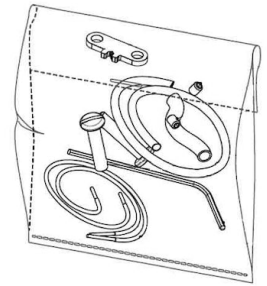

String Light Cable

Spare Parts

- | | | |
|-----|---|-----------|
| 01. | Kit with white hooks and white cable clamps | RF6480109 |
| 01. | Kit with Blue Hooks and Blue Wire Clamps | RF6480114 |
| 02. | Power supply unit for led | RF22934 |
| 03. | Kit with allen key and screws for ceiling rose assembly | RFU648200 |
| 03. | Kit with allen key and screws for ceiling rose assembly | RF6480200 |

DOWNLOAD

RF6480109
Kit with white hooks and white
cable clamps

RF6480114
Kit with Blue Hooks and Blue Wire
CLamps

RF22934
Power supply unit for led

RFU648200
Kit with allen key and screws for
ceiling rose assembly