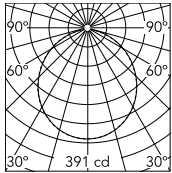

Physical

Colour	Blue
Length (mm)	190
Cord length (mm)	22000
Net weight (kg)	1.15
Package height (mm)	300
Package width (mm)	300
Package length (mm)	300
Package volume (m3)	0.03
IP internal	20

Download

Mounting instructions	 PDF
Mounting instructions	 PDF
Mounting instructions	 PDF
Spare Parts	 PDF

Photometric Files

LDT / IES	 LDT
-----------	---

Technical Drawings

 Bim	 ZIP
---	---

Schematic light drawing

Luminous flux Luminaire
1035 lm

Photometric

Light distribution	Roto symmetric
CCT (K)	2700