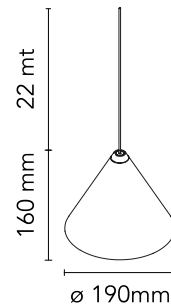

21W - 1035lm - 2700K

Suspension lamp providing diffused light. Black, white or blue varnished die-cast aluminium body coated with clear soft-touch varnish. Optical diffuser in opal PC. Suspension system of 22 metres with Kevlar reinforced coaxial cable. Available with wall/ceiling connection in black PC and power supply with floor switch in black varnished PC. The on/off switch is electronic with optical and touch dimm mechanism included or touch dimm and CASAMBI Ready version. Dimmer included. Compulsory to add either floor switch or ceiling/wall rose.

Are you a professional and your project needs consulting and support?

[BOOK AN APPOINTMENT](#)