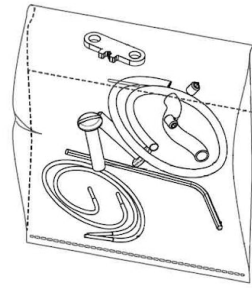

F6484309

Sting Light Floor Switch

OPTIONAL

F6485009

String Light Cable

Spare Parts

- | | | |
|-----|---|-----------|
| 01. | Kit with white hooks and white cable clamps | RF6480109 |
| 02. | Power supply unit for led | RF22934 |
| 03. | Kit with allen key and screws for ceiling rose assembly | RFU648200 |
| 03. | Kit with allen key and screws for ceiling rose assembly | RF6480200 |

RF6480109
Kit with white hooks and white
cable clamps

RF22934
Power supply unit for led

RFU648200
Kit with allen key and screws for
ceiling rose assembly

RF6480200
Kit with allen key and screws for
ceiling rose assembly