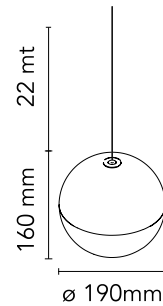

FLOS

F6496009 White

String Light - Sphere head - 22mt cable

Designed by Michael Anastassiades, 2014

21W - 1515lm - 2700K

Suspension lamp providing diffused light. Black, white or blue varnished die-cast aluminium body coated with clear soft-touch varnish. Optical diffuser in opal PC. Suspension system of 22 metres with Kevlar reinforced coaxial cable. Available with wall/ceiling connection in black PC and power supply with floor switch in black varnished PC. The on/off switch is electronic with optical and touch dimm mechanism included or touch dimm and CASAMBI Ready version. Dimmer included. Compulsory to add either floor switch or ceiling/wall rose.

Are you a professional and your project needs consulting and support?

[BOOK AN APPOINTMENT](#)