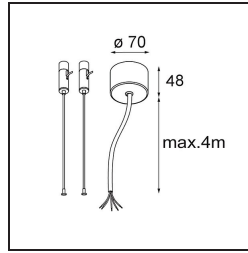

Date _____
Customer _____
Project _____
Type _____

Suspension kit 4m / 5x0.75 (2 cables) white struc

Specifications

Material	11061709
Lamp Included	No
Number of Light Sources	0
Input Voltage	230V
Electrical Class	I
IP Rating	20
Glow wire rating (°C)	960
Indoor/Outdoor	Indoor
Application	Ceiling
Mounting	Suspended
Adjustability	Not Applicable
Primary Colour & Primary Finish	White, Structure
Gross weight (g)	530.0