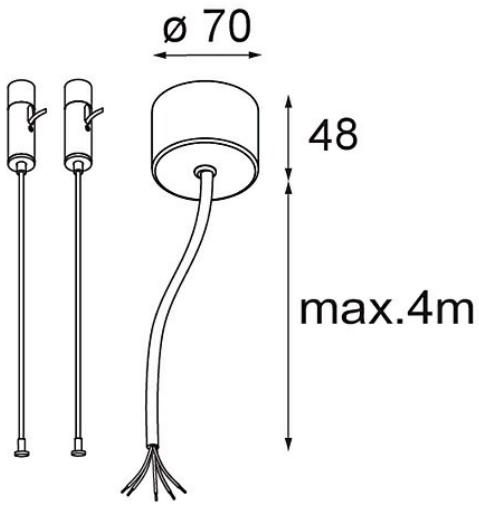

Date _____
Customer _____
Project _____
Type _____

Suspension kit 4m / 5x0.75 (2 cables) white struc

Specifications

Material	11061709
Lamp Included	No
Number of Light Sources	0
Input Voltage	230V
Electrical Class	I
IP Rating	20
Glow wire rating (°C)	960
Indoor/Outdoor	Indoor
Application	Ceiling
Mounting	Suspended
Adjustability	Not Applicable
Primary Colour & Primary Finish	White, Structure
Gross weight (g)	530.0