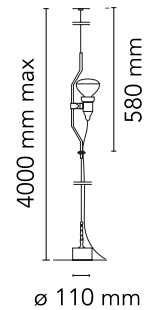

FLOS

■ F5400030 Black

Parentesi

Designed by Achille Castiglioni and Pio Manzu, 1971

Halogen - 150W

Lamp providing direct light. Lamp moves vertically via sliding of a painted or nickel-plated shaped steel tube on a ceiling-to-floor steel cable (4000 mm long). Fixture head made of injection-molded black elastomer housing a switch. Length of power cord from lamp-holder 4000 mm. Net weight 3 kg.

Are you a professional and your project needs consulting and support?

[BOOK AN APPOINTMENT](#)

Main specifications

EAN	8059607020272
Mounting	Suspension
Environments	Indoor dry location
Light Source Type	Bulb
Lamp category	Halogen
Lamp holders	E27
Ilcos	HSGSR
Number of heads	1
Power (W)	150

Physical

Colour	Black
Length (mm)	110
Cord length (mm)	4000
Canopy dimension (mm)	20
Canopy width (mm)	64
Net weight (kg)	3.2
Package height (mm)	90
Package width (mm)	150
Package length (mm)	610
Package volume (m3)	0.01
IP internal	20