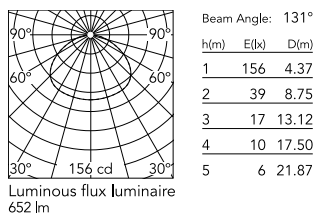

Schematic light drawing

Photometric

Lighting type	Direct
Light distribution	Symmetric

Electrical

Insulation class	II
Frequency (Hz)	50/60
Main voltage (Vac)	220-250
LED voltage Vf (Vdc)	null
Dimmable	Yes
Dimming interface	Switch Integrated (Remote Dimmable)
Plug type	Type C
Batteries inside	No