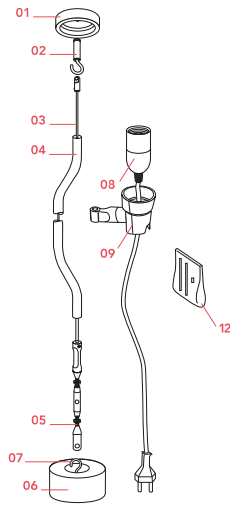

FLOS

■ F5400030 Black

Parentesi

Designed by Achille Castiglioni and Pio Manzu, 1971

Halogen - 150W

Lamp providing direct light. Lamp moves vertically via sliding of a painted or nickel-plated shaped steel tube on a ceiling-to-floor steel cable (4000 mm long). Fixture head made of injection-molded black elastomer housing a switch. Length of power cord from lamp-holder 4000 mm. Net weight 3 kg.

Physical

Colour	Black
Length (mm)	110
Cord length (mm)	4000
Canopy dimension (mm)	20
Canopy width (mm)	64
Net weight (kg)	3.2
Package height (mm)	90
Package width (mm)	150
Package length (mm)	610
Package volume (m3)	0.01
IP internal	20

Accessories & Power Supply

OPTIONAL

F5500030

Parentesi Element

Bulbs

NOT INCLUDED

RF35355

LED Lamp 13W E27 220-240V
2700K R125

NOT INCLUDED

RF32366

LED Lamp 12W E27 220-240V
2700K R125

Spare Parts

01.	Complete black rose	RF5400130
02.	Anchor hook screw	RF06745
03.	Parentesi 4m steel cable	RF01442
03.	Parentesi 6m steel cable	RF01444
04.	Black tube	RF02600
05.	Parentesi inox turnbuckle & grub screw	RF01438
06.	Base for Parentesi & Pasentesi D	RF5601600
07.	Hook + nut	RF06747
08.	Parentesi switch assembly	RF04633
09.	Parentesi rubber support	RF06068
12.	Kit wire ties and screw	RF5600200