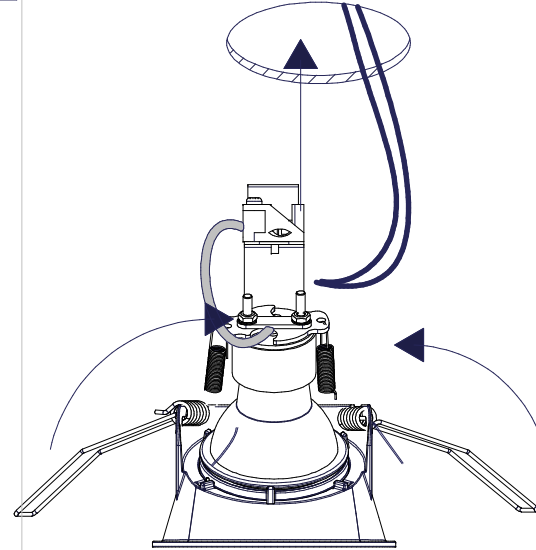

Asy Lotis ES50 / LED

108806XX

Lamp type : QPAR 16 max. 50W

Fitting : GU10

1

230V / 50-60Hz

2

230V / 50-60Hz

3

4

If halogen lamp:
max 50W

If retrofit LED lamp:
only suitable for short version

CAN BE USED WITH

10889830
Conbox outer dimension 190x192x130

12290830
Gypkit 190x190xØ76