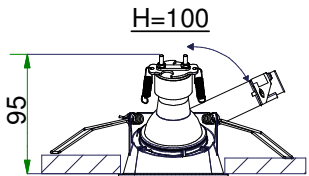

Asy Lotis ES50 / LED

108806XX

Lamp type : QPAR 16 max. 50W

Fitting : GU10

1

230V / 50-60Hz