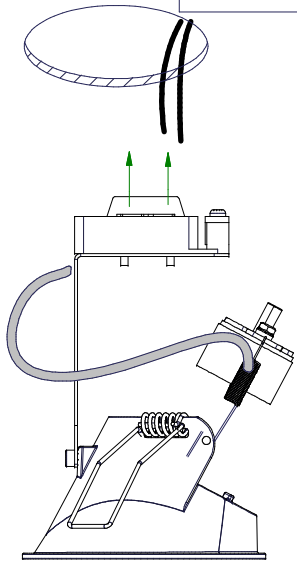

Asy Lotis ES50 / LED

108806XX

Lamp type : QPAR 16 max. 50W

Fitting : GU10

1

230V / 50-60Hz

2

230V / 50-60Hz

3

4

If halogen lamp:
max 50W

If retrofit LED lamp:
only suitable for short version

CAN BE USED WITH

10889830
Conbox outer dimension 190x192x130

12290830
Gypkit 190x190xØ76