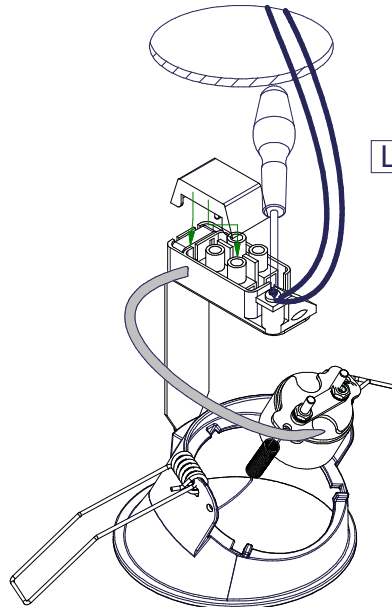

Asy Lotis ES50 / LED

108806XX

Lamp type : QPAR 16 max. 50W

Fitting : GU10

1

230V / 50-60Hz

2

230V / 50-60Hz

3

4

If halogen lamp:
max 50W

If retrofit LED lamp:
only suitable for short version

CAN BE USED WITH

10889830
Conbox outer dimension 190x192x130

12290830
Gypkit 190x190xØ76