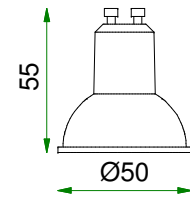

3

4

If halogen lamp:
max 50W

If retrofit LED lamp:
only suitable for short version

CAN BE USED WITH

10889830
Conbox outer dimension 190x192x130

12290830
Gypkit 190x190xØ76