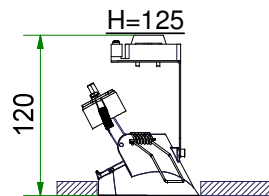

3

4

If halogen lamp:
max 50W

If retrofit LED lamp:
only suitable for short version

CAN BE USED WITH

10889830
Conbox outer dimension 190x192x130

12290830
Gypkit 190x190xØ76