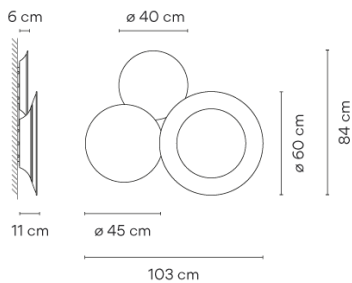

Puck wall art

VIBIA

5491

Design By Jordi Vilardell

Model Sheet

Finish	71 Grey Felt L1 & Grey Felt D1
	72 Grey D1 & Grey L2 NCS S 7000-N & NCS S 2500-N
LED temperature color	2700 K / 3500 K / 4000 K
Dimming	PUSH / DALI / CASAMBI / TRIAC
Installation type	Surface Canopy

Materials	Shade: ABS Wall support: Aluminum
Light source	3 x LED STRIP 12,6W 700mA E
LED	CRI>90 4307.8 lm 94.22 2700 K / 3500 K / 4000 K
Driver	Constant Current 700 110~240 V V 50-60 Hz HZ
Remarks	A maximum of 8 modules can be connected to a single connection point. For bigger compositions, check connection system.

Application	Wall Lamps
Packaging	1 Box 0,68 m x 0,68 m x 0,355 m Gross weight 14.85 Net weight 7.35 Vol. 0.1641

Lighting effect

General Lighting

Lamp that emits an upward or backward beam that is reflected by the ceiling or wall.