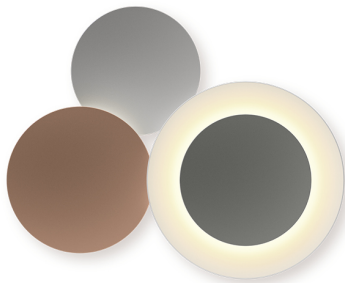

Puck wall art

VIBIA

5491

Design By Jordi Vilardell

Model Sheet

Finish	71 Grey Felt L1 & Grey Felt D1
	72 Grey D1 & Grey L2 NCS S 7000-N & NCS S 2500-N
LED temperature color	2700 K / 3500 K / 4000 K
Dimming	PUSH / DALI / CASAMBI / TRIAC
Installation type	Surface Canopy

Materials	Shade: ABS Wall support: Aluminum
Light source	3 x LED STRIP 12,6W 700mA E
LED	CRI>90 4307.8 lm 94.22 2700 K / 3500 K / 4000 K
Driver	Constant Current 700 110~240 V V 50-60 Hz HZ
Remarks	A maximum of 8 modules can be connected to a single connection point. For bigger compositions, check connection system.