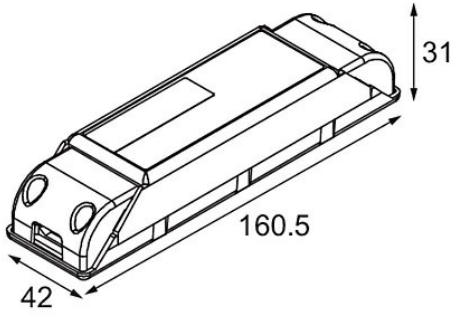

Date _____
Customer _____
Project _____
Type _____

LED driver Deep Dim 250mA 20W dali

Specifications

Material	11631230
Lamp Included	No
Number of Light Sources	0
Input Voltage	230V
Electrical Class	II
IP Rating	20
Glow wire rating (°C)	960
Dimming Protocol	DALI
DALI Standard	DALI-2
Indoor/Outdoor	Indoor
Adjustability	Not Applicable
Gross weight (g)	125.0

Specifications