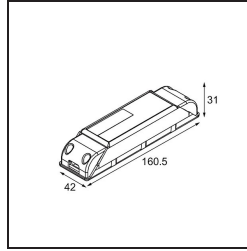

Date _____
Customer _____
Project _____
Type _____

LED driver Deep Dim 250mA 20W dali

Specifications

Material	11631230
Lamp Included	No
Number of Light Sources	0
Input Voltage	230V
Electrical Class	II
IP Rating	20
Glow wire rating (°C)	960
Dimming Protocol	DALI
DALI Standard	DALI-2
Indoor/Outdoor	Indoor
Adjustability	Not Applicable
Gross weight (g)	125.0

Specifications