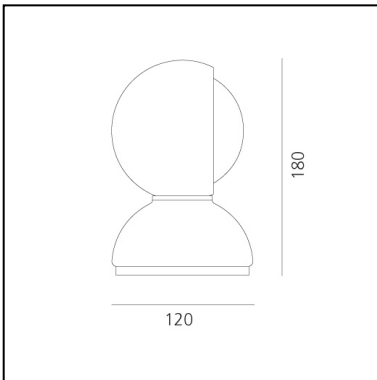

LUMINAIRE

- Watt: **5W**
- Voltage: **220V-240V**
- Delivered lumen output: **170lm**

DESCRIPTION

Eclisse, designed by Vico Magistretti in 1965, won the Compasso d'Oro Award in 1967 and became ambassador of Italian design worldwide. Eclisse is an avant-garde balance between form and function, design and utility. The concept's foundation lies in its functionality of adjusting the intensity of light through its rotating inner shade that "eclipses" the light source. In fact, with a fixed outer shell and a moveable inner shell the lamp can provide direct or diffuse light.

A table lamp, it can also be wall mounted. Painted metal body available in white, red, orange or yellow and PVD version, made with an innovative and sustainable process of metal vacuum deposition ("sputtering"), available in black, brass, copper or mirror.

From the point of view of environmental-friendliness, "sputtering" is the absolutely cleanest coating technology for the type of metal used and because all emissions are abated, in particular those into the atmosphere of sulphuric acid and cyanides produced by galvanic processes.

Solid paint with up to 5% of solvents (compared to 75% of traditional products) is employed for the successive protective clear-coat phase.

The process generates very little waste and the resulting finish is particularly resistant over time.

Eclisse is part of the permanent collection of the most important design Museums, amongst many the MoMA in New York and the Triennale Design Museum in Milan.

FEATURES

- Product Code: **0028130A**
- Colour: **Black**
- Installation: **WallTable**
- Material: **steel, technopolymer**
- Series: **Design Collection, Modern Classic**
- Environment: **Indoor**
- Area contract: **Residential**
- Emission: **Diffused And Direct**
- design by: **Vico Magistretti**

DIMENSIONS

- Height: **180 mm**
- Diameter: **120 mm**
- Base Diameter: **120 mm**
- Impact Resistance: **N/D**
- Glow Wire Test: **850°**

SOURCES NOT INCLUDED