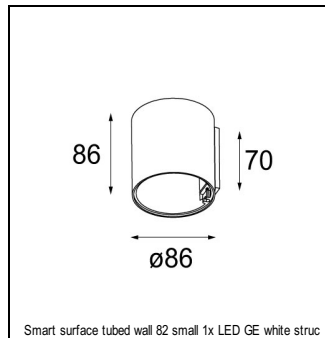

Art. Nr.13322132

SPECIFICATIONS

Lamp	1x LED Array	
Gear / Transfo	LED gear not incl.	
Cut-out size	ø 76 h 55	
Weight	0.65kg	
Min. distance	0.1 m	
IP	IP20	
Glow wire test	960°	
CRI	90	
Power supply	500mA 18.4Vf	350mA 17.8Vf
Connected load	9.2W	6.3W
Lumen	516lm	397lm
Efficacy	56lm/W	64lm/W
UGR	7	6
Adjustability	h 355° v 25°	
Remark	! 3500 on request ! can be combined with Smart mask, Smart surface box, Smart surface tubed, Smart surface tubed suspension, Smart tubed wall	

RECESSED-FRAME

12500230	SMART RECESSED RING 82
----------	------------------------

CONBOX

10889830	CONBOX 190X192X130X256
----------	------------------------

SURFACE-TUBED

12842009	SMART SURFACE TUBED SUSPENSION 82 LARGE LED GI WHITE STRUC
12842032	SMART SURFACE TUBED SUSPENSION 82 LARGE LED GI BLACK STRUC
12842024	SMART SURFACE TUBED SUSPENSION 82 LARGE LED GI BRUSHED ALU
12842209	SMART SURFACE TUBED SUSPENSION 82 XL LED TRE DIM GI WHITE STRUC
12842232	SMART SURFACE TUBED SUSPENSION 82 XL LED TRE DIM GI BLACK STRUC
12842224	SMART SURFACE TUBED SUSPENSION 82 XL LED TRE DIM GI BRUSHED ALU
12842309	SMART SURFACE TUBED SUSPENSION 82 XL LED 1-10V/PUSHDIM GI WHITE STRUC
12842332	SMART SURFACE TUBED SUSPENSION 82 XL LED 1-10V/PUSHDIM GI BLACK STRUC