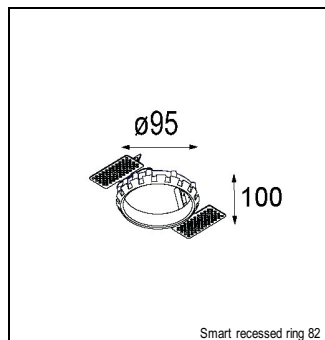

Art. Nr.13322132

SPECIFICATIONS

Lamp	1x LED Array	
Gear / Transfo	LED gear not incl.	
Cut-out size	ø 76 h 55	
Weight	0.65kg	
Min. distance	0.1 m	
IP	IP20	
Glow wire test	960°	
CRI	90	
Power supply	500mA 18.4Vf	350mA 17.8Vf
Connected load	9.2W	6.3W
Lumen	516lm	397lm
Efficacy	56lm/W	64lm/W
UGR	7	6
Adjustability	h 355° v 25°	
Remark	! 3500 on request ! can be combined with Smart mask, Smart surface box, Smart surface tubed, Smart surface tubed suspension, Smart tubed wall	

RECESSED-FRAME

12500230	SMART RECESSED RING 82
----------	------------------------

CONBOX

10889830	CONBOX 190X192X130X256
----------	------------------------

SURFACE-TUBED

12842009	SMART SURFACE TUBED SUSPENSION 82 LARGE LED GI WHITE STRUC
12842032	SMART SURFACE TUBED SUSPENSION 82 LARGE LED GI BLACK STRUC
12842024	SMART SURFACE TUBED SUSPENSION 82 LARGE LED GI BRUSHED ALU
12842209	SMART SURFACE TUBED SUSPENSION 82 XL LED TRE DIM GI WHITE STRUC
12842232	SMART SURFACE TUBED SUSPENSION 82 XL LED TRE DIM GI BLACK STRUC
12842224	SMART SURFACE TUBED SUSPENSION 82 XL LED TRE DIM GI BRUSHED ALU
12842309	SMART SURFACE TUBED SUSPENSION 82 XL LED 1-10V/PUSHDIM GI WHITE STRUC
12842332	SMART SURFACE TUBED SUSPENSION 82 XL LED 1-10V/PUSHDIM GI BLACK STRUC