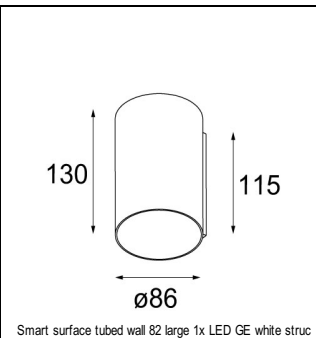

Art. Nr.13322132

SPECIFICATIONS

Lamp	1x LED Array	
Gear / Transfo	LED gear not incl.	
Cut-out size	ø 76 h 55	
Weight	0.65kg	
Min. distance	0.1 m	
IP	IP20	
Glow wire test	960°	
CRI	90	
Power supply	500mA 18.4Vf	350mA 17.8Vf
Connected load	9.2W	6.3W
Lumen	516lm	397lm
Efficacy	56lm/W	64lm/W
UGR	7	6
Adjustability	h 355° v 25°	
Remark	! 3500 on request ! can be combined with Smart mask, Smart surface box, Smart surface tubed, Smart surface tubed suspension, Smart tubed wall	

RECESSED-FRAME

12500230	SMART RECESSED RING 82
----------	------------------------

CONBOX

10889830	CONBOX 190X192X130X256
----------	------------------------

SURFACE-TUBED

12842009	SMART SURFACE TUBED SUSPENSION 82 LARGE LED GI WHITE STRUC
12842032	SMART SURFACE TUBED SUSPENSION 82 LARGE LED GI BLACK STRUC
12842024	SMART SURFACE TUBED SUSPENSION 82 LARGE LED GI BRUSHED ALU
12842209	SMART SURFACE TUBED SUSPENSION 82 XL LED TRE DIM GI WHITE STRUC
12842232	SMART SURFACE TUBED SUSPENSION 82 XL LED TRE DIM GI BLACK STRUC
12842224	SMART SURFACE TUBED SUSPENSION 82 XL LED TRE DIM GI BRUSHED ALU
12842309	SMART SURFACE TUBED SUSPENSION 82 XL LED 1-10V/PUSHDIM GI WHITE STRUC
12842332	SMART SURFACE TUBED SUSPENSION 82 XL LED 1-10V/PUSHDIM GI BLACK STRUC