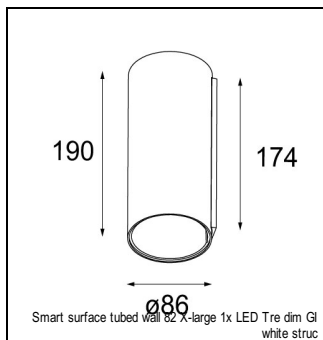

Art. Nr.13322132

SPECIFICATIONS

Lamp	1x LED Array	
Gear / Transfo	LED gear not incl.	
Cut-out size	ø 76 h 55	
Weight	0.65kg	
Min. distance	0.1 m	
IP	IP20	
Glow wire test	960°	
CRI	90	
Power supply	500mA 18.4Vf	350mA 17.8Vf
Connected load	9.2W	6.3W
Lumen	516lm	397lm
Efficacy	56lm/W	64lm/W
UGR	7	6
Adjustability	h 355° v 25°	
Remark	! 3500 on request ! can be combined with Smart mask, Smart surface box, Smart surface tubed, Smart surface tubed suspension, Smart tubed wall	

RECESSED-FRAME

12500230	SMART RECESSED RING 82
----------	------------------------

CONBOX

10889830	CONBOX 190X192X130X256
----------	------------------------

SURFACE-TUBED

12842009	SMART SURFACE TUBED SUSPENSION 82 LARGE LED GI WHITE STRUC
12842032	SMART SURFACE TUBED SUSPENSION 82 LARGE LED GI BLACK STRUC
12842024	SMART SURFACE TUBED SUSPENSION 82 LARGE LED GI BRUSHED ALU
12842209	SMART SURFACE TUBED SUSPENSION 82 XL LED TRE DIM GI WHITE STRUC
12842232	SMART SURFACE TUBED SUSPENSION 82 XL LED TRE DIM GI BLACK STRUC
12842224	SMART SURFACE TUBED SUSPENSION 82 XL LED TRE DIM GI BRUSHED ALU
12842309	SMART SURFACE TUBED SUSPENSION 82 XL LED 1-10V/PUSHDIM GI WHITE STRUC
12842332	SMART SURFACE TUBED SUSPENSION 82 XL LED 1-10V/PUSHDIM GI BLACK STRUC