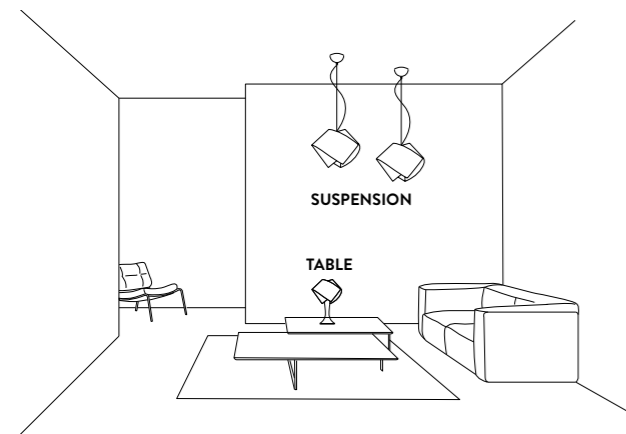

PRODUCT / PRODOTTO	DIMENSIONS / MISURE	COLOUR / COLORE	CODE / CODICE		
SUSPENSION Bulbs E27: 1 X 12W LED Filament Dimmable with: Dimmable bulbs Made of: Lentiflex® Weight: net Kg 1,10 - gross Kg 2 Package: 41 x 41 x h. 41cm		PRISMA	GEMSM00PRS01T000000EU		
		AMBER	GEMSM00AMB01T000000EU		
		AMETHYST	GEMSM00AMT01T000000EU		
		EMERALD	GEMSM00EMD01T000000EU		
		GOLD	GEMSM00PRG01T000000EU		
		TABLE LAMP S Bulbs E14: 1 X 6W LED Filament Made of: Lentiflex® With: White steel base Weight: net Kg 0,50 - gross Kg 0,70 Package: 25 x 23,5 x h. 35 cm		PRISMA	GEMTS00PRS0000000000EU
AMBER	GEMTS00AMB0000000000EU				
AMETHYST	GEMTS00AMT0000000000EU				
EMERALD	GEMTS00EMD0000000000EU				
GOLD	GEMTS00PRG0000000000EU				

GEMMY ENTIRE COLLECTION