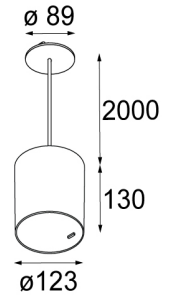

Art. Nr. 12741132

SPECIFICATIONS

Lamp	1x LED Array		
Gear / Transfo	LED gear not incl.		
Cut-out size	ø 108 h 100		
Weight	0.522kg		
Min. distance	0.1		
IP	IP20		
Glow wire test	960°		
Lifetime	L80 B20 @ 50.000 hrs		
CRI	90		
Power supply	350mA	500mA	700mA
	31Vf	32Vf	34Vf
Connected load	11W	16.25W	23.6W
Lumen	922lm	1265lm	1682lm
Efficacy	84lm/W	78lm/W	71lm/W
UGR	12	13	14
Adjustability	Not Applicable		
Remark	! 3500K on request ! can be combined with Smart mask, Smart surface box, Smart surface tubed, Smart surface tubed suspension		

GYPKIT

12290530 | GYPKIT 190X190 - Ø108

RECESSED RING ø127 H100

Smart surface tubed 115 LED dali GI white struc

Smart surface tubed suspension 115 LED dali GI white struc

Smart surface tubed suspension 115 LED GE white struc