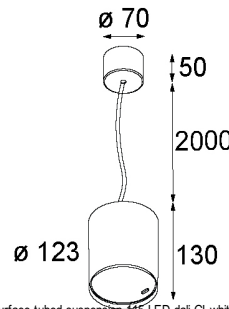

Art. Nr. 12741132

SPECIFICATIONS

Lamp	1x LED Array		
Gear / Transfo	LED gear not incl.		
Cut-out size	ø 108 h 100		
Weight	0.522kg		
Min. distance	0.1		
IP	IP20		
Glow wire test	960°		
Lifetime	L80 B20 @ 50.000 hrs		
CRI	90		
Power supply	350mA	500mA	700mA
	31Vf	32Vf	34Vf
Connected load	11W	16.25W	23.6W
Lumen	922lm	1265lm	1682lm
Efficacy	84lm/W	78lm/W	71lm/W
UGR	12	13	14
Adjustability	Not Applicable		
Remark	! 3500K on request ! can be combined with Smart mask, Smart surface box, Smart surface tubed, Smart surface tubed suspension		

GYPKIT

12290530 | GYPKIT 190X190 - Ø108

RECESSED RING ø127 H100

Smart surface tubed 115 LED dali GI white struc

Smart surface tubed suspension 115 LED dali GI white struc

Smart surface tubed suspension 115 LED GE white struc