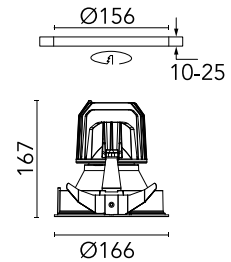

LED - Phosphor LED - 28W - 1696lm - 4000K - CRI> 80 - Beam° 49

Recessed luminaire with LED light source. Remote 220/240V power supply included.

Are you a professional and your project needs consulting and support?

[BOOK AN APPOINTMENT](#)