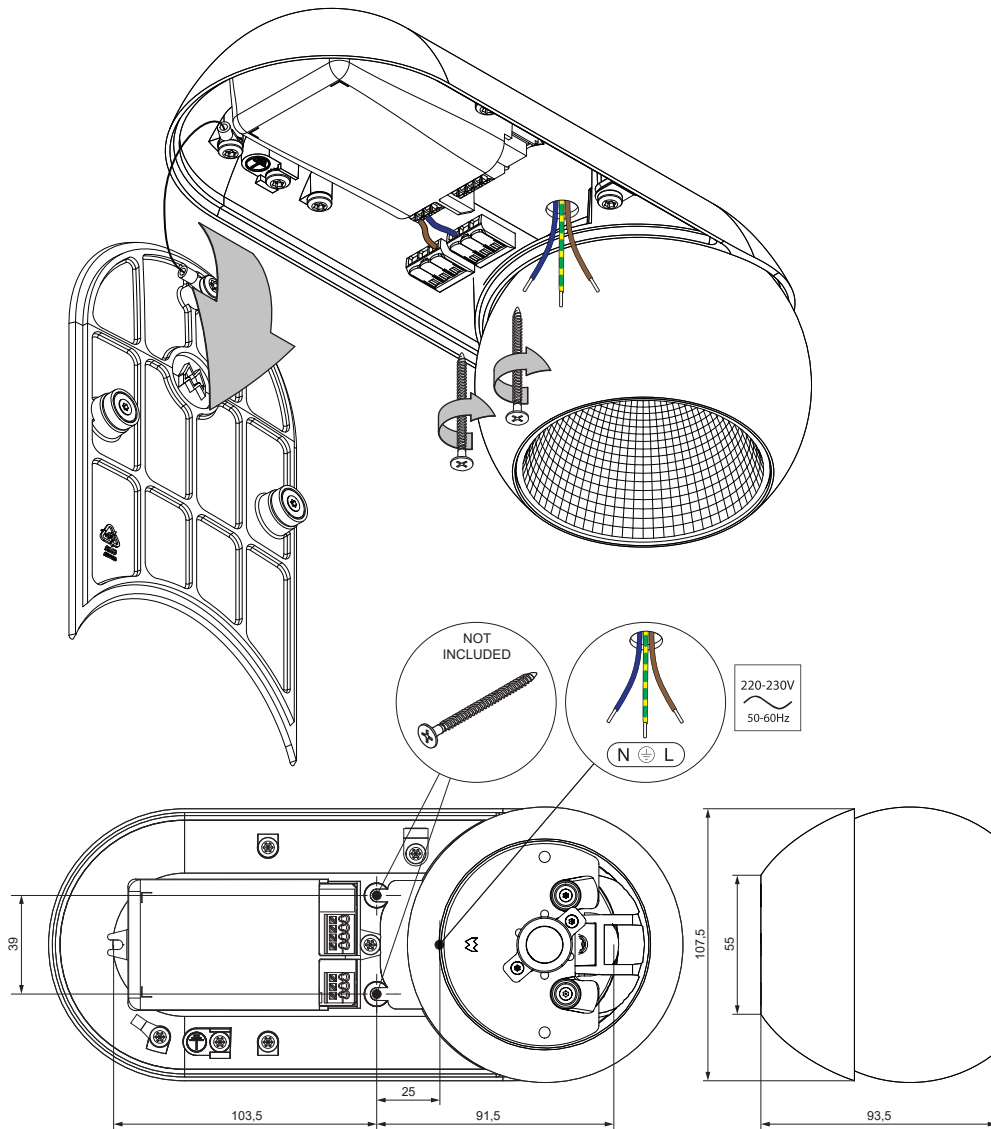

# Marbul 1x LED warm dim Tre dim GI

115006XX

11mm  
0,2 - 4mm<sup>2</sup>  
24 - 12 AWG

For more detailed information check wiring diagrams in catalogue or technical downloads at [www.supermodular.com](http://www.supermodular.com).