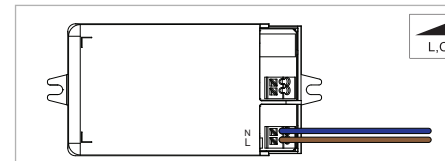

# Marbul 1x LED warm dim Tre dim GI

115006XX

11mm  
0,2 - 4mm<sup>2</sup>  
24 - 12 AWG

For more detailed information check wiring diagrams in catalogue or technical downloads at [www.supermodular.com](http://www.supermodular.com).