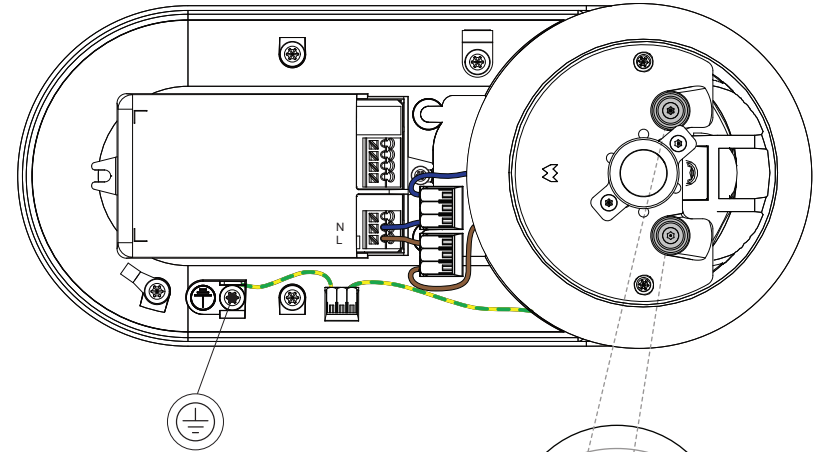

# Marbul 1x LED warm dim Tre dim GI

115006XX

11mm  
0,2 - 4mm<sup>2</sup>  
24 - 12 AWG

For more detailed information check wiring diagrams in catalogue or technical downloads at [www.supermodular.com](http://www.supermodular.com).