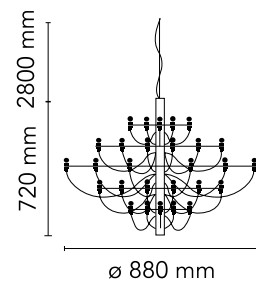

### Physical

Colour	Chrome
Length (mm)	880
Cord length (mm)	2800
Canopy dimension (mm)	36
Canopy width (mm)	146
Net weight (kg)	5.6
Package height (mm)	0
Package width (mm)	0
Package length (mm)	0
Package volume (m3)	0.02
IP internal	20