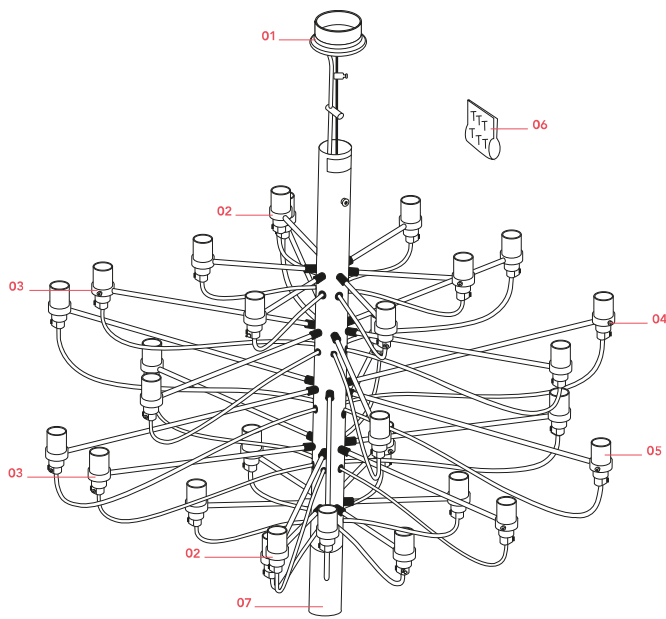

### Physical

Colour	Chrome
Length (mm)	880
Cord length (mm)	2800
Canopy dimension (mm)	36
Canopy width (mm)	146
Net weight (kg)	5.6
Package height (mm)	0
Package width (mm)	0
Package length (mm)	0
Package volume (m3)	0.02
IP internal	20

## Schematic light drawing

Luminous flux Luminaire  
5500 lm

## Spare Parts

- |     |                           |           |
|-----|---------------------------|-----------|
| 01. | Ceiling rose              | RL7060800 |
| 02. | Chrome short arm (180mm)  | RL7050457 |
| 03. | Chrome medium arm (330mm) | RL7050557 |
| 04. | Chrome long arm (430mm)   | RL7050657 |
| 05. | 2097 E14 lamp holder      | RL7050100 |
| 06. | Chrome screw kit          | RL7050757 |
| 07. | Chrome lower cap          | RL7050900 |