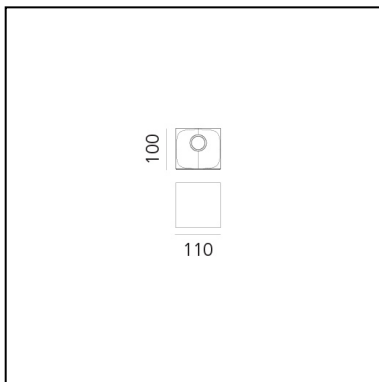

Aede - White

Pio & Tito Toso

IP20   Dimmerable: 

LUMINAIRE

- Watt: **20W**
- Voltage: **220-240V**
- Delivered lumen output: **1281lm**
- CCT: **2700K**
- Efficiency: **62%**
- Efficacy: **64.04lm/W**
- CRI: **90**
- Dimmable Typology: **Push**

FEATURES

- Product Code: **0041020A**
- Colour: **White**
- Installation: **Wall**
- Material: **Aluminium**
- Series: **Design Collection**
- Environment: **Indoor**
- Emission: **Direct**
- design by: **Pio & Tito Toso**

DIMENSIONS

- Length: **110 mm**
- Width: **100 mm**
- Height: **110 mm**
- Glow Wire Test: **750°**

SOURCES INCLUDED

- Category: **Led**
- Number: **1**
- Watt: **17W**
- Delivered lumen output: **2036**
- Color temperature (K): **2700K**
- CRI: **90**
- Color Tolerance: **MacAdam 2SDCM**
- Efficacy: **119lm/W**
- Service Life: **50000-L70**