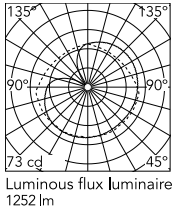

### Physical

Colour	Black
Length (mm)	300
Cord length (mm)	2700
Canopy dimension (mm)	32
Canopy width (mm)	113
Net weight (kg)	2.9
Package height (mm)	0
Package width (mm)	0
Package length (mm)	0
Package volume (m3)	0.1
IP internal	20

### Technical Drawings

[2D](#) ZIP

[3D](#) ZIP

[Bim](#) ZIP

## Schematic light drawing