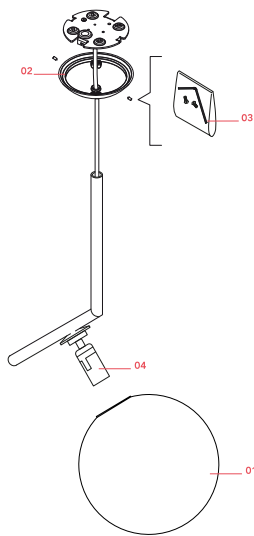

## Schematic light drawing

## Spare Parts

- |     |                                   |           |
|-----|-----------------------------------|-----------|
| 02. | S1/S2 black ceiling rose assembly | RF3170330 |
| 03. | Kit with screws and allen key     | RF3160100 |
| 04. | E27 lamp holder assembly          | RF3160200 |