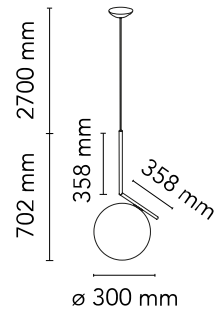

### Main specifications

Mounting	Suspension
Environments	Indoor dry location
Light Source Type	Bulb
Lamp category	Halogen
Lamp holders	E27
Iicos	HSGS
Number of heads	1
Power (W)	205

### Physical

Colour	Black
Length (mm)	300
Cord length (mm)	2700
Canopy dimension (mm)	32
Canopy width (mm)	113
Net weight (kg)	2.9
Package height (mm)	0
Package width (mm)	0
Package length (mm)	0
Package volume (m3)	0.1
IP internal	20