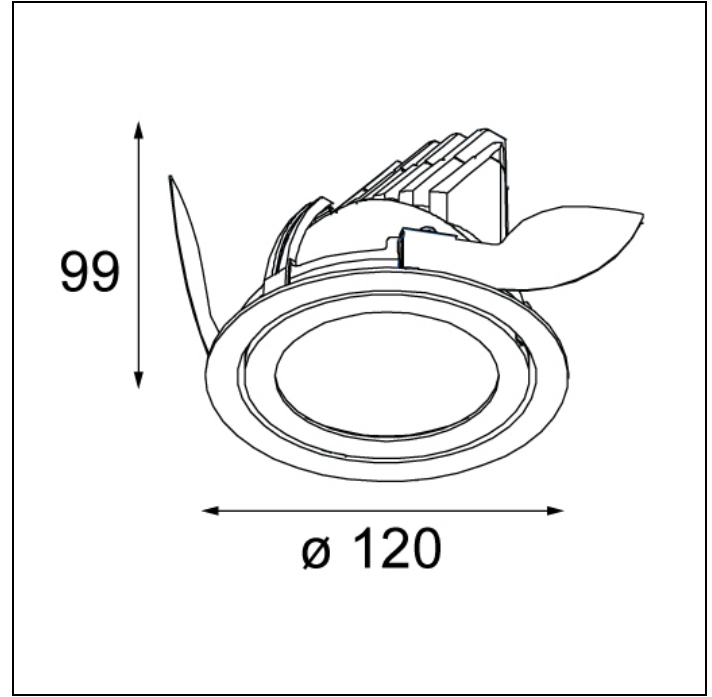

K120 ADJUSTABLE

K120 ADJUSTABLE LED GE

One letter is everything this elegant, simple and versatile spotlight portfolio needs. An example of a Modular classic, round, recessed and highly-bright K spotlights are ideal for hospitality and retail environments. A 45-degree inclination enables K to offer targeted illumination, highlighting the best aspects of key products, services and areas. We're adding yet another option to this core product to offer greater lighting flexibility for larger spaces. The K120 adjustable is the latest extension, with a larger diameter that offers a higher lumen output.

Art. Nr. 13342109

SPECIFICATIONS

Lamp	1x LED Array		
Gear / Transfo	LED gear not incl.		
Cut-out size	ø 114 h 200		
Weight	0.39kg		
Min. distance	0.1 m		
IP	IP20		
Glow wire test	960°		
Lifetime	L80 B20 @ 50.000 hrs		
CRI	90		
Power supply	350mA	500mA	700mA
	33.3Vf	34.3Vf	35.7Vf
Connected load	11.7W	17.2W	25W
Lumen	1380lm	1872lm	2460lm
Efficacy	118lm/W	109lm/W	98lm/W
UGR	21	22	23
Adjustability	h 359° v 45°		

Available label
<http://supemodular.com/assets/TYPE2.pdf>

	WARM WHITE 2700K / CRI 90+			WARM WHITE 3000K / CRI 90+			NEUTRAL WHITE 4000K / CRI 90+		
	SPOT 15°	MEDIUM 25°	FLOOD 40°	SPOT 15°	MEDIUM 25°	FLOOD 40°	SPOT 15°	MEDIUM 25°	FLOOD 40°
black struc	13340032	13340132	13340232	13341032	13341132	13341232	13342032	13342132	13342232
donkey grey struc	13340071	13340171	13340271	13341071	13341171	13341271	13342071	13342171	13342271
white struc	13340009	13340109	13340209	13341009	13341109	13341209	13342009	13342109	13342209