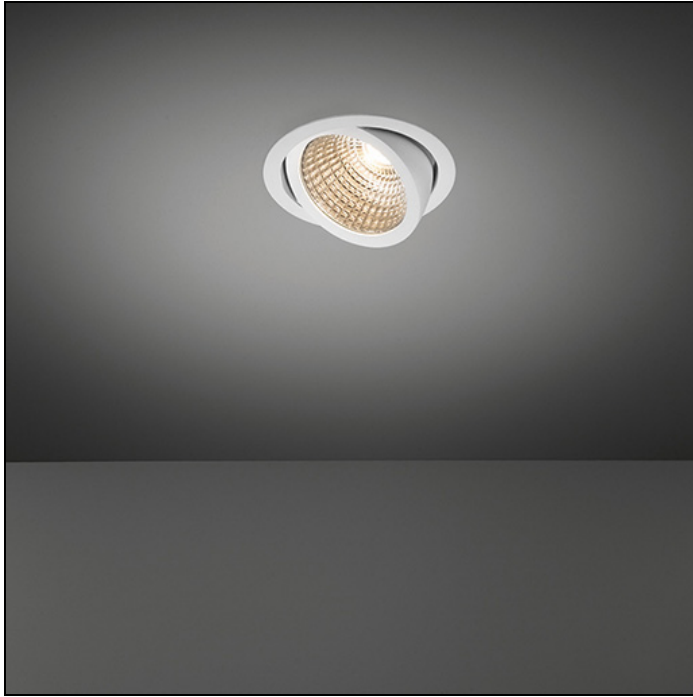

K120 ADJUSTABLE

K120 ADJUSTABLE LED GE

One letter is everything this elegant, simple and versatile spotlight portfolio needs. An example of a Modular classic, round, recessed and highly-bright K spotlights are ideal for hospitality and retail environments. A 45-degree inclination enables K to offer targeted illumination, highlighting the best aspects of key products, services and areas. We're adding yet another option to this core product to offer greater lighting flexibility for larger spaces. The K120 adjustable is the latest extension, with a larger diameter that offers a higher lumen output.

Art. Nr. 13342109

SPECIFICATIONS

Lamp	1x LED Array		
Gear / Transfo	LED gear not incl.		
Cut-out size	ø 114 h 200		
Weight	0.39kg		
Min. distance	0.1 m		
IP	IP20		
Glow wire test	960°		
Lifetime	L80 B20 @ 50.000 hrs		
CRI	90		
Power supply	350mA	500mA	700mA
	33.3Vf	34.3Vf	35.7Vf
Connected load	11.7W	17.2W	25W
Lumen	1380lm	1872lm	2460lm
Efficacy	118lm/W	109lm/W	98lm/W
UGR	21	22	23
Adjustability	h 359° v 45°		

Available label
<http://supemodular.com/assets/TYPE2.pdf>

	WARM WHITE 2700K / CRI 90+			WARM WHITE 3000K / CRI 90+			NEUTRAL WHITE 4000K / CRI 90+		
	SPOT 15°	MEDIUM 25°	FLOOD 40°	SPOT 15°	MEDIUM 25°	FLOOD 40°	SPOT 15°	MEDIUM 25°	FLOOD 40°
black struc	13340032	13340132	13340232	13341032	13341132	13341232	13342032	13342132	13342232
donkey grey struc	13340071	13340171	13340271	13341071	13341171	13341271	13342071	13342171	13342271
white struc	13340009	13340109	13340209	13341009	13341109	13341209	13342009	13342109	13342209

K120 ADJUSTABLE LED GE

ACCESSORIES

LENSES

10216903 | SPREADLENS Ø80

ANTIGLARE

10212802 | HONEYCOMB Ø80 BLACK
10217002 | CROSS BLADE Ø80 BLACK

HUE-BRIDGE

70000616 | HUE BRIDGE EU
70000617 | HUE BRIDGE UK