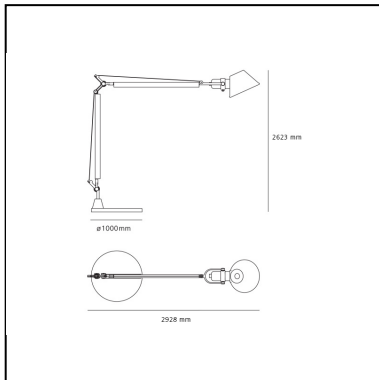

Tolomeo XXL with base - LED

Michele De Lucchi
Giancarlo Fassina

DESCRIPTION

The famous Tolomeo, icon of the Italian Design, becomes giant. In scale 4:1 relative to the table model, it's both indoor and outdoor. Base made up of mass-coloured concrete; mobile-arm structure in extruded EN-AW-6060 aluminium with bright anodizing treatment; diffuser in mass-pigmented polypropylene, screen in light-diffusing silkscreened methacrylate, reflector in painted aluminium; polished-painted articulations in die-cast EN-AB 46100 aluminium; adjustment system in AISI 316 stainless steel; silicone seal gaskets.

IP65   

FEATURES

- Product Code: **1532150A**
- Colour: **Silver grey**
- Installation: **Floor**
- Material: **Aluminum, technopolymer, cement, inox steel**
- Series: **Architectural Outdoor**
- Environment: **Outdoor**
- Area contract: **Hospitality, null**
- Emission: **Direct Adjustable**
- design by: **Michele De Lucchi, Giancarlo Fassina**

DIMENSIONS

- Length: **2920 mm**
- Height: **2620 mm**
- Base Diameter: **1000 mm**

SOURCES INCLUDED

- Category: **Led**
- Number: **1**
- Watt: **55W**
- Color temperature (K): **3000K**

LUMINAIRE

- Watt: **55W**
- Voltage: **220V-240V**
- Delivered lumen output: **5052lm**
- CCT: **3000K**
- Efficiency: **74%**
- Efficacy: **91.85lm/W**
- CRI: **80**