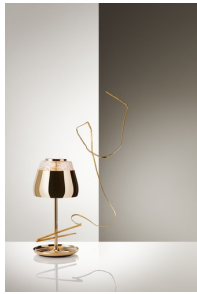

m o o o i

Valentine Table Lamp

MARCEL WANDERS

Love at first sight! A magic mirror and the power of crystals transform a simple shell into an endless light bouquet of flowers.

Detailing

Love is in the air! The Valentine guarantees sparkles of romance with its warm glow of its florid heart.

Colours

Black

Chrome

Gold

Valentine Table Lamp

Dimensions

21cm | 8.3"

45cm | 17.7"