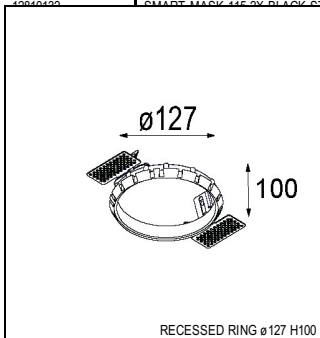

SMART KUP 115 ADJUSTABLE LED GE

ACCESSORIES

HUE-DEVICE

70000615	HUE TAP SWITCH
70008054	HUE SENSOR
70000152	HUE DIMMER SWITCH

HUE-BRIDGE

70000616	HUE BRIDGE EU
70000617	HUE BRIDGE UK

CONBOX

10889830	CONBOX 190X192X130X256

GYPKIT

12290530	GYPKIT 190X190 - Ø108

RECESSED-FRAME

12810230	RECESSED RING Ø127 H100

SURFACE-BOX

12801209	SMART SURFACE BOX 115 2X LED DALI GI WHITE STRUC
12801232	SMART SURFACE BOX 115 2X LED DALI GI BLACK STRUC
12801109	SMART SURFACE BOX 115 2X LED 1-10V/PUSHDIM GI WHITE STRUC
12801132	SMART SURFACE BOX 115 2X LED 1-10V/PUSHDIM GI BLACK STRUC
12801009	SMART SURFACE BOX 115 2X LED TRE DIM GI WHITE STRUC
12801032	SMART SURFACE BOX 115 2X LED TRE DIM GI BLACK STRUC
12800209	SMART SURFACE BOX 115 1X LED DALI GI WHITE STRUC
12800232	SMART SURFACE BOX 115 1X LED DALI GI BLACK STRUC
12800109	SMART SURFACE BOX 115 1X LED 1-10V/PUSHDIM GI WHITE STRUC
12800132	SMART SURFACE BOX 115 1X LED 1-10V/PUSHDIM GI BLACK STRUC
12800009	SMART SURFACE BOX 115 1X LED TRE DIM GI WHITE STRUC
12800032	SMART SURFACE BOX 115 1X LED TRE DIM GI BLACK STRUC

MASK

12810432 SMART MASK 115 2X BLACK STRUC

ACCESSORIES

MASK

12810146	SMART MASK 115 2X GOLD
12810032	SMART MASK 115 1X BLACK STRUC
12810009	SMART MASK 115 1X WHITE STRUC
12810046	SMART MASK 115 1X GOLD

SURFACE-TUBED

13140309	SMART SURFACE TUBED 115 LED DALI GI WHITE STRUC
13140332	SMART SURFACE TUBED 115 LED DALI GI BLACK STRUC
13140324	SMART SURFACE TUBED 115 LED DALI GI BRUSHED ALU
13140209	SMART SURFACE TUBED 115 LED 1-10V/PUSHDIM GI WHITE STRUC
13140232	SMART SURFACE TUBED 115 LED 1-10V/PUSHDIM GI BLACK STRUC
13140224	SMART SURFACE TUBED 115 LED 1-10V/PUSHDIM GI BRUSHED ALU
13140109	SMART SURFACE TUBED 115 LED TRE DIM GI WHITE STRUC
13140132	SMART SURFACE TUBED 115 LED TRE DIM GI BLACK STRUC
13140124	SMART SURFACE TUBED 115 LED TRE DIM GI BRUSHED ALU
13140409	SMART SURFACE TUBED 115 LED GE WHITE STRUC
13140432	SMART SURFACE TUBED 115 LED GE BLACK STRUC
13141109	SMART SURFACE TUBED SUSPENSION 115 LED TRE DIM GI WHITE STRUC
13141132	SMART SURFACE TUBED SUSPENSION 115 LED TRE DIM GI BLACK STRUC
13141124	SMART SURFACE TUBED SUSPENSION 115 LED TRE DIM GI BRUSHED ALU
13141209	SMART SURFACE TUBED SUSPENSION 115 LED 1-10V/PUSHDIM GI WHITE STRUC
13141232	SMART SURFACE TUBED SUSPENSION 115 LED 1-10V/PUSHDIM GI BLACK STRUC
13141224	SMART SURFACE TUBED SUSPENSION 115 LED 1-10V/PUSHDIM GI BRUSHED ALU
13141309	SMART SURFACE TUBED SUSPENSION 115 LED DALI GI WHITE STRUC
13141332	SMART SURFACE TUBED SUSPENSION 115 LED DALI GI BLACK STRUC
13141324	SMART SURFACE TUBED SUSPENSION 115 LED DALI GI BRUSHED ALU
13141409	SMART SURFACE TUBED SUSPENSION 115 LED GE WHITE STRUC
13141432	SMART SURFACE TUBED SUSPENSION 115 LED GE BLACK STRUC

SMART-BALL

11571009	SMART BALL SUSPENSION 115 GE WHITE STRUC
11571032	SMART BALL SUSPENSION 115 GE BLACK STRUC
11571109	SMART BALL SUSPENSION 115 TRE DIM GI WHITE STRUC
11571132	SMART BALL SUSPENSION 115 TRE DIM GI BLACK STRUC
11571209	SMART BALL SUSPENSION 115 1-10V/PUSHDIM GI WHITE STRUC