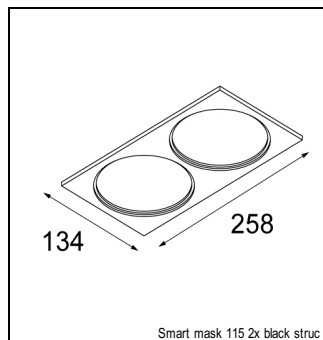

SMART KUP 115 ADJUSTABLE LED GE

ACCESSORIES

HUE-DEVICE

70000615	HUE TAP SWITCH
70008054	HUE SENSOR
70000152	HUE DIMMER SWITCH

HUE-BRIDGE

70000616	HUE BRIDGE EU
70000617	HUE BRIDGE UK

CONBOX

10889830	CONBOX 190X192X130X256

GYPKIT

12290530	GYPKIT 190X190 - Ø108

RECESSED-FRAME

12810230	RECESSED RING Ø127 H100

SURFACE-BOX

12801209	SMART SURFACE BOX 115 2X LED DALI GI WHITE STRUC
12801232	SMART SURFACE BOX 115 2X LED DALI GI BLACK STRUC
12801109	SMART SURFACE BOX 115 2X LED 1-10V/PUSHDIM GI WHITE STRUC
12801132	SMART SURFACE BOX 115 2X LED 1-10V/PUSHDIM GI BLACK STRUC
12801009	SMART SURFACE BOX 115 2X LED TRE DIM GI WHITE STRUC
12801032	SMART SURFACE BOX 115 2X LED TRE DIM GI BLACK STRUC
12800209	SMART SURFACE BOX 115 1X LED DALI GI WHITE STRUC
12800232	SMART SURFACE BOX 115 1X LED DALI GI BLACK STRUC
12800109	SMART SURFACE BOX 115 1X LED 1-10V/PUSHDIM GI WHITE STRUC
12800132	SMART SURFACE BOX 115 1X LED 1-10V/PUSHDIM GI BLACK STRUC
12800009	SMART SURFACE BOX 115 1X LED TRE DIM GI WHITE STRUC
12800032	SMART SURFACE BOX 115 1X LED TRE DIM GI BLACK STRUC

MASK

12810432 SMART MASK 115 2X BLACK STRUC

ACCESSORIES

MASK

12810146	SMART MASK 115 2X GOLD
12810032	SMART MASK 115 1X BLACK STRUC
12810009	SMART MASK 115 1X WHITE STRUC
12810046	SMART MASK 115 1X GOLD

SURFACE-TUBED

13140309	SMART SURFACE TUBED 115 LED DALI GI WHITE STRUC
13140332	SMART SURFACE TUBED 115 LED DALI GI BLACK STRUC
13140324	SMART SURFACE TUBED 115 LED DALI GI BRUSHED ALU
13140209	SMART SURFACE TUBED 115 LED 1-10V/PUSHDIM GI WHITE STRUC
13140232	SMART SURFACE TUBED 115 LED 1-10V/PUSHDIM GI BLACK STRUC
13140224	SMART SURFACE TUBED 115 LED 1-10V/PUSHDIM GI BRUSHED ALU
13140109	SMART SURFACE TUBED 115 LED TRE DIM GI WHITE STRUC
13140132	SMART SURFACE TUBED 115 LED TRE DIM GI BLACK STRUC
13140124	SMART SURFACE TUBED 115 LED TRE DIM GI BRUSHED ALU
13140409	SMART SURFACE TUBED 115 LED GE WHITE STRUC
13140432	SMART SURFACE TUBED 115 LED GE BLACK STRUC
13141109	SMART SURFACE TUBED SUSPENSION 115 LED TRE DIM GI WHITE STRUC
13141132	SMART SURFACE TUBED SUSPENSION 115 LED TRE DIM GI BLACK STRUC
13141124	SMART SURFACE TUBED SUSPENSION 115 LED TRE DIM GI BRUSHED ALU
13141209	SMART SURFACE TUBED SUSPENSION 115 LED 1-10V/PUSHDIM GI WHITE STRUC
13141232	SMART SURFACE TUBED SUSPENSION 115 LED 1-10V/PUSHDIM GI BLACK STRUC
13141224	SMART SURFACE TUBED SUSPENSION 115 LED 1-10V/PUSHDIM GI BRUSHED ALU
13141309	SMART SURFACE TUBED SUSPENSION 115 LED DALI GI WHITE STRUC
13141332	SMART SURFACE TUBED SUSPENSION 115 LED DALI GI BLACK STRUC
13141324	SMART SURFACE TUBED SUSPENSION 115 LED DALI GI BRUSHED ALU
13141409	SMART SURFACE TUBED SUSPENSION 115 LED GE WHITE STRUC
13141432	SMART SURFACE TUBED SUSPENSION 115 LED GE BLACK STRUC

SMART-BALL

11571009	SMART BALL SUSPENSION 115 GE WHITE STRUC
11571032	SMART BALL SUSPENSION 115 GE BLACK STRUC
11571109	SMART BALL SUSPENSION 115 TRE DIM GI WHITE STRUC
11571132	SMART BALL SUSPENSION 115 TRE DIM GI BLACK STRUC
11571209	SMART BALL SUSPENSION 115 1-10V/PUSHDIM GI WHITE STRUC