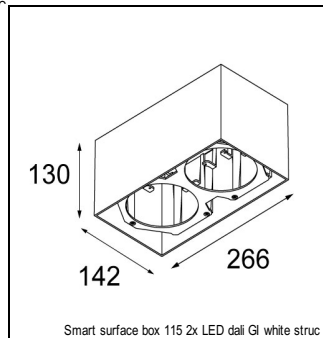

SMART KUP 115 ADJUSTABLE LED GE

ACCESSORIES

HUE-DEVICE

70000615	HUE TAP SWITCH
70008054	HUE SENSOR
70000152	HUE DIMMER SWITCH

HUE-BRIDGE

70000616	HUE BRIDGE EU
70000617	HUE BRIDGE UK

CONBOX

10889830	CONBOX 190X192X130X256

GYPKIT

12290530	GYPKIT 190X190 - Ø108

RECESSED-FRAME

12810230	RECESSED RING Ø127 H100

SURFACE-BOX

12801209	SMART SURFACE BOX 115 2X LED DALI GI WHITE STRUC
12801232	SMART SURFACE BOX 115 2X LED DALI GI BLACK STRUC
12801109	SMART SURFACE BOX 115 2X LED 1-10V/PUSHDIM GI WHITE STRUC
12801132	SMART SURFACE BOX 115 2X LED 1-10V/PUSHDIM GI BLACK STRUC
12801009	SMART SURFACE BOX 115 2X LED TRE DIM GI WHITE STRUC
12801032	SMART SURFACE BOX 115 2X LED TRE DIM GI BLACK STRUC
12800209	SMART SURFACE BOX 115 1X LED DALI GI WHITE STRUC
12800232	SMART SURFACE BOX 115 1X LED DALI GI BLACK STRUC
12800109	SMART SURFACE BOX 115 1X LED 1-10V/PUSHDIM GI WHITE STRUC
12800132	SMART SURFACE BOX 115 1X LED 1-10V/PUSHDIM GI BLACK STRUC
12800009	SMART SURFACE BOX 115 1X LED TRE DIM GI WHITE STRUC
12800032	SMART SURFACE BOX 115 1X LED TRE DIM GI BLACK STRUC

MASK

12810432 SMART MASK 115 2X BLACK STRUC

ACCESSORIES

MASK

12810146	SMART MASK 115 2X GOLD
12810032	SMART MASK 115 1X BLACK STRUC
12810009	SMART MASK 115 1X WHITE STRUC
12810046	SMART MASK 115 1X GOLD

SURFACE-TUBED

13140309	SMART SURFACE TUBED 115 LED DALI GI WHITE STRUC
13140332	SMART SURFACE TUBED 115 LED DALI GI BLACK STRUC
13140324	SMART SURFACE TUBED 115 LED DALI GI BRUSHED ALU
13140209	SMART SURFACE TUBED 115 LED 1-10V/PUSHDIM GI WHITE STRUC
13140232	SMART SURFACE TUBED 115 LED 1-10V/PUSHDIM GI BLACK STRUC
13140224	SMART SURFACE TUBED 115 LED 1-10V/PUSHDIM GI BRUSHED ALU
13140109	SMART SURFACE TUBED 115 LED TRE DIM GI WHITE STRUC
13140132	SMART SURFACE TUBED 115 LED TRE DIM GI BLACK STRUC
13140124	SMART SURFACE TUBED 115 LED TRE DIM GI BRUSHED ALU
13140409	SMART SURFACE TUBED 115 LED GE WHITE STRUC
13140432	SMART SURFACE TUBED 115 LED GE BLACK STRUC
13141109	SMART SURFACE TUBED SUSPENSION 115 LED TRE DIM GI WHITE STRUC
13141132	SMART SURFACE TUBED SUSPENSION 115 LED TRE DIM GI BLACK STRUC
13141124	SMART SURFACE TUBED SUSPENSION 115 LED TRE DIM GI BRUSHED ALU
13141209	SMART SURFACE TUBED SUSPENSION 115 LED 1-10V/PUSHDIM GI WHITE STRUC
13141232	SMART SURFACE TUBED SUSPENSION 115 LED 1-10V/PUSHDIM GI BLACK STRUC
13141224	SMART SURFACE TUBED SUSPENSION 115 LED 1-10V/PUSHDIM GI BRUSHED ALU
13141309	SMART SURFACE TUBED SUSPENSION 115 LED DALI GI WHITE STRUC
13141332	SMART SURFACE TUBED SUSPENSION 115 LED DALI GI BLACK STRUC
13141324	SMART SURFACE TUBED SUSPENSION 115 LED DALI GI BRUSHED ALU
13141409	SMART SURFACE TUBED SUSPENSION 115 LED GE WHITE STRUC
13141432	SMART SURFACE TUBED SUSPENSION 115 LED GE BLACK STRUC

SMART-BALL

11571009	SMART BALL SUSPENSION 115 GE WHITE STRUC
11571032	SMART BALL SUSPENSION 115 GE BLACK STRUC
11571109	SMART BALL SUSPENSION 115 TRE DIM GI WHITE STRUC
11571132	SMART BALL SUSPENSION 115 TRE DIM GI BLACK STRUC
11571209	SMART BALL SUSPENSION 115 1-10V/PUSHDIM GI WHITE STRUC