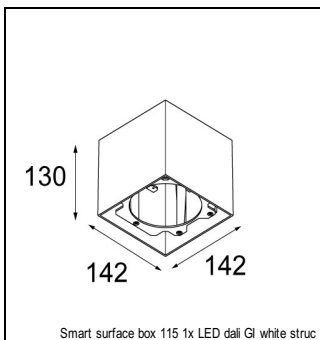

SMART KUP 115 ADJUSTABLE LED GE

ACCESSORIES

HUE-DEVICE

70000615	HUE TAP SWITCH
70008054	HUE SENSOR
70000152	HUE DIMMER SWITCH

HUE-BRIDGE

70000616	HUE BRIDGE EU
70000617	HUE BRIDGE UK

CONBOX

10889830	CONBOX 190X192X130X256

GYPKIT

12290530	GYPKIT 190X190 - Ø108

RECESSED-FRAME

12810230	RECESSED RING Ø127 H100

SURFACE-BOX

12801209	SMART SURFACE BOX 115 2X LED DALI GI WHITE STRUC
12801232	SMART SURFACE BOX 115 2X LED DALI GI BLACK STRUC
12801109	SMART SURFACE BOX 115 2X LED 1-10V/PUSHDIM GI WHITE STRUC
12801132	SMART SURFACE BOX 115 2X LED 1-10V/PUSHDIM GI BLACK STRUC
12801009	SMART SURFACE BOX 115 2X LED TRE DIM GI WHITE STRUC
12801032	SMART SURFACE BOX 115 2X LED TRE DIM GI BLACK STRUC
12800209	SMART SURFACE BOX 115 1X LED DALI GI WHITE STRUC
12800232	SMART SURFACE BOX 115 1X LED DALI GI BLACK STRUC
12800109	SMART SURFACE BOX 115 1X LED 1-10V/PUSHDIM GI WHITE STRUC
12800132	SMART SURFACE BOX 115 1X LED 1-10V/PUSHDIM GI BLACK STRUC
12800009	SMART SURFACE BOX 115 1X LED TRE DIM GI WHITE STRUC
12800032	SMART SURFACE BOX 115 1X LED TRE DIM GI BLACK STRUC

MASK

12810432 SMART MASK 115 2X BLACK STRUC

ACCESSORIES

MASK

12810146	SMART MASK 115 2X GOLD
12810032	SMART MASK 115 1X BLACK STRUC
12810009	SMART MASK 115 1X WHITE STRUC
12810046	SMART MASK 115 1X GOLD

SURFACE-TUBED

13140309	SMART SURFACE TUBED 115 LED DALI GI WHITE STRUC
13140332	SMART SURFACE TUBED 115 LED DALI GI BLACK STRUC
13140324	SMART SURFACE TUBED 115 LED DALI GI BRUSHED ALU
13140209	SMART SURFACE TUBED 115 LED 1-10V/PUSHDIM GI WHITE STRUC
13140232	SMART SURFACE TUBED 115 LED 1-10V/PUSHDIM GI BLACK STRUC
13140224	SMART SURFACE TUBED 115 LED 1-10V/PUSHDIM GI BRUSHED ALU
13140109	SMART SURFACE TUBED 115 LED TRE DIM GI WHITE STRUC
13140132	SMART SURFACE TUBED 115 LED TRE DIM GI BLACK STRUC
13140124	SMART SURFACE TUBED 115 LED TRE DIM GI BRUSHED ALU
13140409	SMART SURFACE TUBED 115 LED GE WHITE STRUC
13140432	SMART SURFACE TUBED 115 LED GE BLACK STRUC
13141109	SMART SURFACE TUBED SUSPENSION 115 LED TRE DIM GI WHITE STRUC
13141132	SMART SURFACE TUBED SUSPENSION 115 LED TRE DIM GI BLACK STRUC
13141124	SMART SURFACE TUBED SUSPENSION 115 LED TRE DIM GI BRUSHED ALU
13141209	SMART SURFACE TUBED SUSPENSION 115 LED 1-10V/PUSHDIM GI WHITE STRUC
13141232	SMART SURFACE TUBED SUSPENSION 115 LED 1-10V/PUSHDIM GI BLACK STRUC
13141224	SMART SURFACE TUBED SUSPENSION 115 LED 1-10V/PUSHDIM GI BRUSHED ALU
13141309	SMART SURFACE TUBED SUSPENSION 115 LED DALI GI WHITE STRUC
13141332	SMART SURFACE TUBED SUSPENSION 115 LED DALI GI BLACK STRUC
13141324	SMART SURFACE TUBED SUSPENSION 115 LED DALI GI BRUSHED ALU
13141409	SMART SURFACE TUBED SUSPENSION 115 LED GE WHITE STRUC
13141432	SMART SURFACE TUBED SUSPENSION 115 LED GE BLACK STRUC

SMART-BALL

11571009	SMART BALL SUSPENSION 115 GE WHITE STRUC
11571032	SMART BALL SUSPENSION 115 GE BLACK STRUC
11571109	SMART BALL SUSPENSION 115 TRE DIM GI WHITE STRUC
11571132	SMART BALL SUSPENSION 115 TRE DIM GI BLACK STRUC
11571209	SMART BALL SUSPENSION 115 1-10V/PUSHDIM GI WHITE STRUC