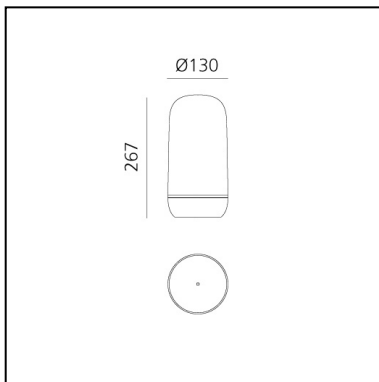

Gople Portable

BIG - Bjarke Ingels Group

DESCRIPTION

With Gople portable, everyone can be the architect of light in their own space, wherever it may be. Gople's characteristic diffuser is made of plastic in order to stand up to use in a wide range of spaces and situations.

Long running times unplugged from the mains (up to 32 hours) go hand-in-hand with rapid recharging times. The soft, diffused light can be adjusted to 3 different brightness settings. It is perfect for everyday lighting scenarios in personal spaces, but also for more social moments in public spaces.

FEATURES

- Product Code: **0181020A**
- Installation: **Table**
- Series: **Design Collection**
- design by: **BIG - Bjarke Ingels Group**

DIMENSIONS

- Height: **267 mm**
- Diameter: **130 mm**

LUMINAIRE

- Watt: **2,4W**
- Delivered lumen output: **212lm**
- CCT: **2700K**
- Efficiency: **100%**
- Efficacy: **106.12lm/W**
- CRI: **80**
- Dimmer Typology: **Slider Dimmer**

Notes

USB-C Port
3 Intesity levels
Up to 32 hours Autonomy
Up to 2,4 W
3 hours fast charge