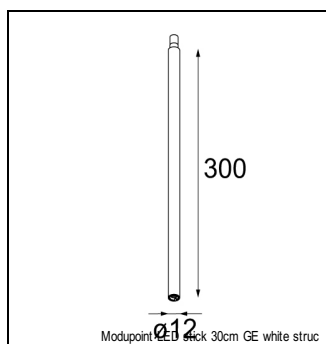

MINUDE JACK MINUDE 45 ADJUSTABLE JACK LED GE

ACCESSORIES

STICK

13240009	MODUPOINT LED STICK 10CM GE WHITE STRUC
13240032	MODUPOINT LED STICK 10CM GE BLACK STRUC
13240109	MODUPOINT LED STICK 20CM GE WHITE STRUC
13240132	MODUPOINT LED STICK 20CM GE BLACK STRUC
13240209	MODUPOINT LED STICK 30CM GE WHITE STRUC
13240232	MODUPOINT LED STICK 30CM GE BLACK STRUC