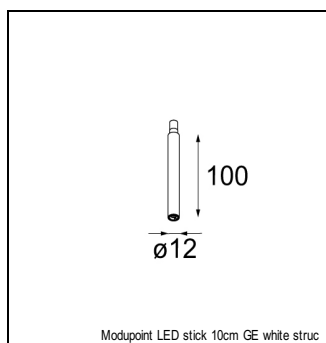

MINUDE JACK MINUDE 45 ADJUSTABLE JACK LED GE

ACCESSORIES

STICK

13240009	MODUPOINT LED STICK 10CM GE WHITE STRUC
13240032	MODUPOINT LED STICK 10CM GE BLACK STRUC
13240109	MODUPOINT LED STICK 20CM GE WHITE STRUC
13240132	MODUPOINT LED STICK 20CM GE BLACK STRUC
13240209	MODUPOINT LED STICK 30CM GE WHITE STRUC
13240232	MODUPOINT LED STICK 30CM GE BLACK STRUC