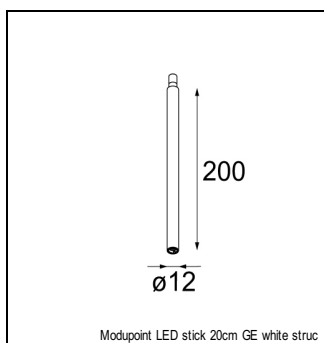

MINUDE JACK MINUDE 45 ADJUSTABLE JACK LED GE

ACCESSORIES

STICK

13240009	MODUPOINT LED STICK 10CM GE WHITE STRUC
13240032	MODUPOINT LED STICK 10CM GE BLACK STRUC
13240109	MODUPOINT LED STICK 20CM GE WHITE STRUC
13240132	MODUPOINT LED STICK 20CM GE BLACK STRUC
13240209	MODUPOINT LED STICK 30CM GE WHITE STRUC
13240232	MODUPOINT LED STICK 30CM GE BLACK STRUC