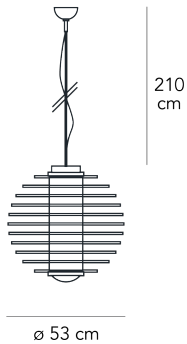

0024 MEDIUM

Gio Ponti, 1933

A series of horizontal discs in clear tempered glass for a true light installation. Available in floor and suspension versions, also in an XXL size with triple the diameter of the classic lamp, reaching 150 cm. Its jumbo personality brings timeless elegance to even the largest of interiors.

Suspension lamp with diffused and dimmable light 1-10 V. Frame and ceiling rose made of chromed brass; steel suspension cable. Discs made of transparent tempered glass. Central diffuser made of sandblasted and heat-resistant glass. Transparent power cable. Bulb not included.

MADE IN

IT

MATERIAL DESCRIPTION

glass, metal

ALIMENTATION CABLE

Transparent

COLOR DESCRIPTION SKU

transparent