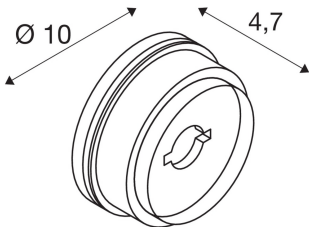

MANA

Wall bracket without lightbulb round anthracite

For wall installation of MANA felt screens, the base is also available without LED module. MANA screens can thus be installed as a cloud in offices or living rooms with or without lighting on the wall. The shade and base can be connected using a simple click system. Please note that the MANA BASIS must be combined with the matching MANA shade (1004660, 100466, 1004662, 1004663).

TECHNICAL DATA

Item no.:	1004969
Height	4.7 cm
Diameter	10.0 cm
Net weight	0.18 kg
Gross weight	0.193 kg
Assembly	Surface
Assembly details	Wall
Color	anthracite

Notes
