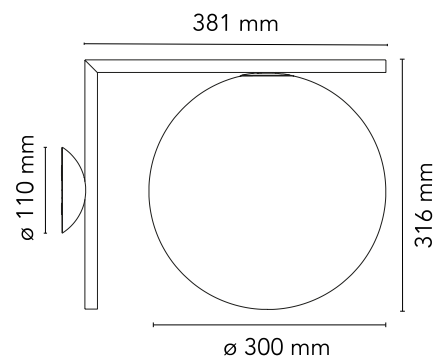

Are you a professional and your project needs consulting and support?

[BOOK AN APPOINTMENT](#)

Main specifications

Mounting	Ceiling and wall surface
Environments	Indoor dry location
Light Source Type	Bulb
Lamp category	Halogen
Lamp holders	E27
Iicos	HSGS
Number of heads	1
Power (W)	205

Physical

Colour	Chrome
Length (mm)	281
Net weight (kg)	2.7
Package height (mm)	0
Package width (mm)	0
Package length (mm)	0
Package volume (m3)	0.08
IP internal	20

Download

[Mounting instructions](#)  PDF