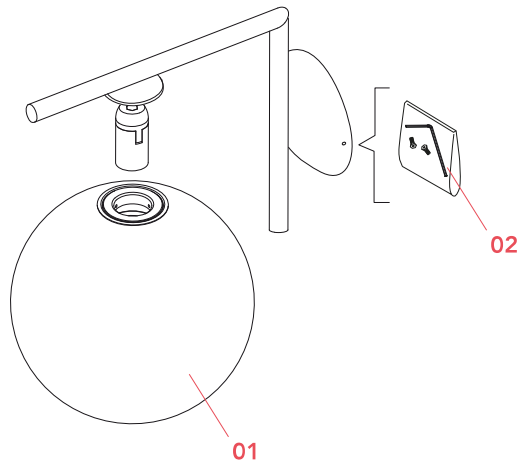

RF32288

LED Lamp E27 15W 2700K T38

NOT INCLUDED

RF32289

LED Lamp E27 15W 3000K T38

Spare Parts

- | | | |
|-----|---|-----------|
| 01. | IC Lights 2 diffuser for chrome version | F3137057 |
| 02. | Kit with screws and allen key | RF3160100 |