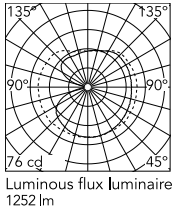

Schematic light drawing

Photometric

Lighting type	Total
Light distribution	Asymmetric

Electrical

Insulation class	I
Frequency (Hz)	50/60
Main voltage (Vac)	220-250
LED voltage Vf (Vdc)	null
Dimmable	Yes
Dimming interface	Remote Dimmable (Dimmer Not Included)
Batteries inside	No