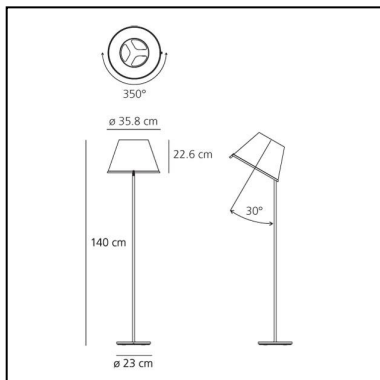

FEATURES

- Product Code: **1136120A**
- Colour: **Parchment/Chrome**
- Installation: **Floor**
- Material: **Polycarbonate, parchment paper, steel, zamak**
- Series: **Design Collection**
- Environment: **Indoor**
- Area contract: **Hospitality**
- Emission: **Direct Spot**
- design by: **Matteo Thun & Partners**

DIMENSIONS

- Height: **1400 mm**
- Diameter: **358 mm**
- Base Diameter: **230 mm**
- Glow Wire Test: **750°**

SOURCES NOT INCLUDED

- Category: **LED RETROFIT**
- Number: **2**
- Watt: **8W**
- Socket: **E27**