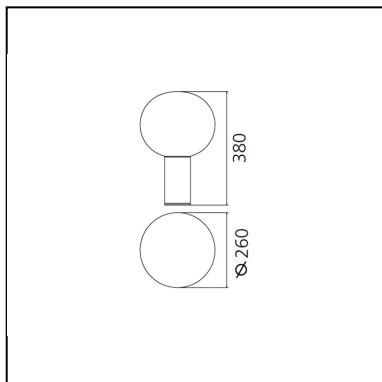

Laguna 26 Table - Satin Bronze

Matteo Thun & Partners

IP20  

LUMINAIRE

- Watt: **20W**
- Voltage: **220-240V**
- Delivered lumen output: **1566lm**
- Efficiency: **79%**
- Efficacy: **92.11lm/W**
- CRI: **80**
- Dimmer Typology: **Microswitch Dimmer**

DESCRIPTION

A cylindrical base accommodates the light source, concealing it while supporting the blown glass diffuser. The blown milk glass with plate-glass shading makes it possible to achieve a soft light on the work surface or the wall and a higher-performing light towards the room.

FEATURES

- Product Code: **1805160A**
- Colour: **Satin Bronze**
- Installation: **Table**
- Material: **Blown glass, aluminium**
- Series: **Design Collection**
- design by: **Matteo Thun & Partners**

DIMENSIONS

- Height: **383 mm**
- Diameter: **260 mm**
- Base Diameter: **90 mm**
- Glow Wire Test: **750°C**

SOURCES NOT INCLUDED

- Category: **LED RETROFIT**
- Number: **1**
- Watt: **20W**
- Socket: **E27**