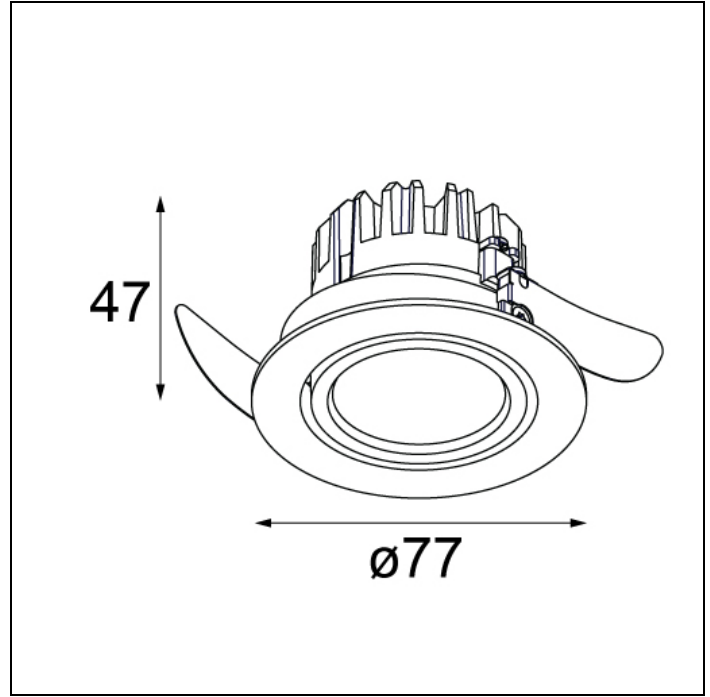

K77 ADJUSTABLE

K77 ADJUSTABLE LED TRE DIM RG

K77 was developed as an extension to K72. With the LED dedicated rework of the K we honour an icon. A timeless, adjustable spot for general/accent lighting product that will remain in the Modular portfolio for many years to come. Just like its K72 counterpart, K77 is available in donkey grey and white structure.

Art. Nr. 14051032

SPECIFICATIONS

Lamp	1x LED Array 9.2W
Gear / Transfo	LED gear incl.
Cut-out size	ø 70 h 60
Weight	0.31kg
Min. Distance	0.1
Power supply	230V
IP	IP20
Glow Wire Test	960°
CRI	90
Lumen	661 Lm
Efficacy	55 Lm/W
UGR	21
Adjustability	h 360° v -30°/+30°
Remark	! 3500K on request

	WARM WHITE 2700K / CRI 90+			WARM WHITE 3000K / CRI 90+			NEUTRAL WHITE 4000K / CRI 90+		
	SPOT 15°	MEDIUM 25°	FLOOD 40°	SPOT 15°	MEDIUM 25°	FLOOD 40°	SPOT 15°	MEDIUM 25°	FLOOD 40°
donkey grey struc	14051071	14051171	14051271	14051371	14051471	14051571	14051671	14051771	14051871
white struc	14051009	14051109	14051209	14051309	14051409	14051509	14051609	14051709	14051809