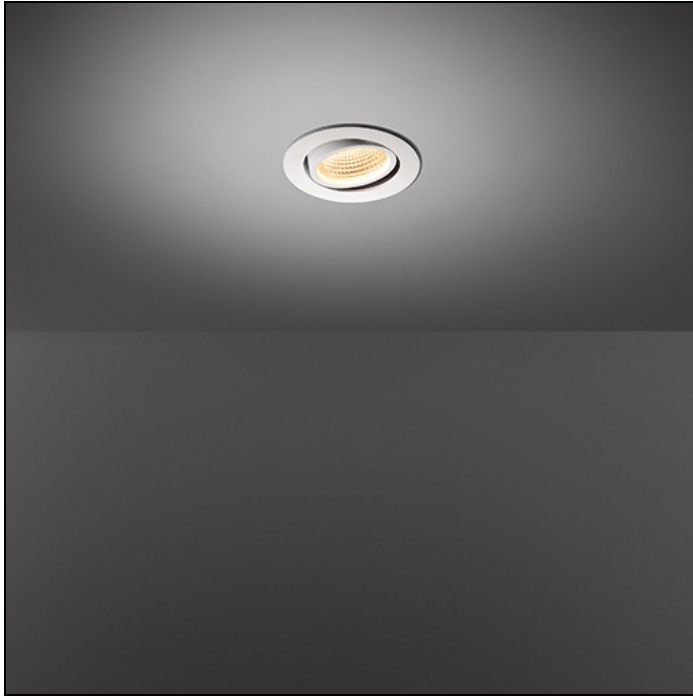

K77 ADJUSTABLE

K77 ADJUSTABLE LED TRE DIM RG

K77 was developed as an extension to K72. With the LED dedicated rework of the K we honour an icon. A timeless, adjustable spot for general/accent lighting product that will remain in the Modular portfolio for many years to come. Just like its K72 counterpart, K77 is available in donkey grey and white structure.

Art. Nr. 14051032

SPECIFICATIONS

Lamp	1x LED Array 9.2W
Gear / Transfo	LED gear incl.
Cut-out size	ø 70 h 60
Weight	0.31kg
Min. Distance	0.1
Power supply	230V
IP	IP20
Glow Wire Test	960°
CRI	90
Lumen	661 Lm
Efficacy	55 Lm/W
UGR	21
Adjustability	h 360° v -30°/+30°
Remark	! 3500K on request

	WARM WHITE 2700K / CRI 90+			WARM WHITE 3000K / CRI 90+			NEUTRAL WHITE 4000K / CRI 90+		
	SPOT 15°	MEDIUM 25°	FLOOD 40°	SPOT 15°	MEDIUM 25°	FLOOD 40°	SPOT 15°	MEDIUM 25°	FLOOD 40°
donkey grey struc	14051071	14051171	14051271	14051371	14051471	14051571	14051671	14051771	14051871
white struc	14051009	14051109	14051209	14051309	14051409	14051509	14051609	14051709	14051809