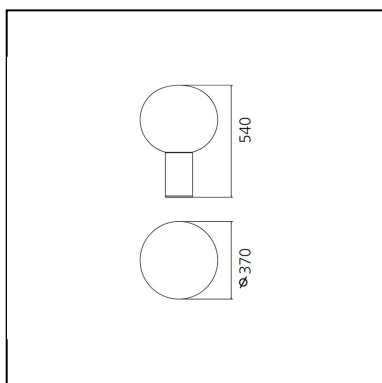

Laguna 37 Table - Satin Bronze

Matteo Thun & Partners

IP20  

LUMINAIRE

- Watt: **20W**
- Voltage: **220-240V**
- Delivered lumen output: **1507lm**
- Efficiency: **76%**
- Efficacy: **88.66lm/W**
- CRI: **80**
- Dimmer Typology: **Microswitch Dimmer**

DESCRIPTION

A cylindrical base accommodates the light source, concealing it while supporting the blown glass diffuser. The blown milk glass with plate-glass shading makes it possible to achieve a soft light on the work surface or the wall and a higher-performing light towards the room.

FEATURES

- Product Code: **1809160A**
- Colour: **Satin Bronze**
- Installation: **Table**
- Material: **Blown glass, aluminium**
- Series: **Design Collection**
- design by: **Matteo Thun & Partners**

DIMENSIONS

- Height: **541 mm**
- Diameter: **370 mm**
- Base Diameter: **130 mm**
- Glow Wire Test: **750°**

SOURCES NOT INCLUDED

- Category: **LED RETROFIT**
- Number: **1**
- Watt: **20W**
- Socket: **E27**