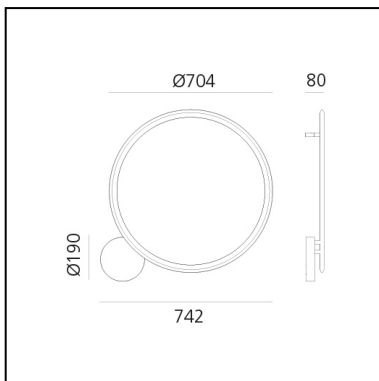

## LUMINAIRE

- Watt: **40W**
- Voltage: **220-240V**
- Delivered lumen output: **2857lm**
- CCT: **3000K**
- Efficiency: **55%**
- Efficacy: **71.44lm/W**
- CRI: **90**
- Dimmable Typology: **Push**

## DIMENSIONS

- Length: **742 mm**
- Width: **80 mm**
- Diameter: **704 mm**
- Glow Wire Test: **650°**

## SOURCES INCLUDED

- Category: **Led**
- Number: **7**
- Watt: **5.4W**
- Delivered lumen output: **648lm**
- Color temperature (K): **3000K**
- CRI: **90**
- Color Tolerance: **MacAdam 3SDCM**
- Efficacy: **120lm/W**
- Service Life: **50000-L70**