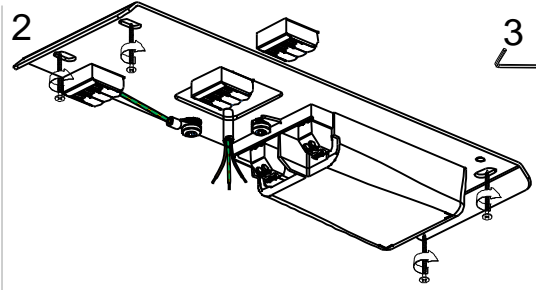

Rektor 1x LED Warm Dim M / F Tre dim GI

128262XX_128263XX

The light source contained in this luminaire shall only be replaced by the manufacturer or his service agent or a similar qualified person