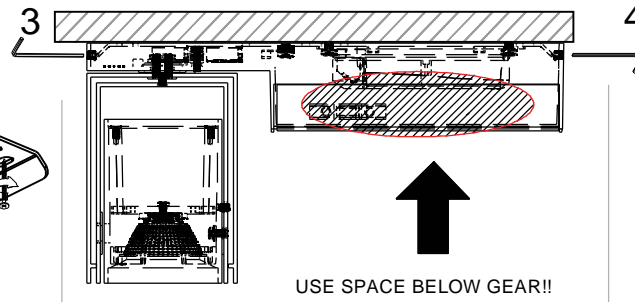

Rektor 1x LED Warm Dim M / F Tre dim GI

128262XX_128263XX

The light source contained in this luminaire shall only be replaced by the manufacturer or his service agent or a similar qualified person