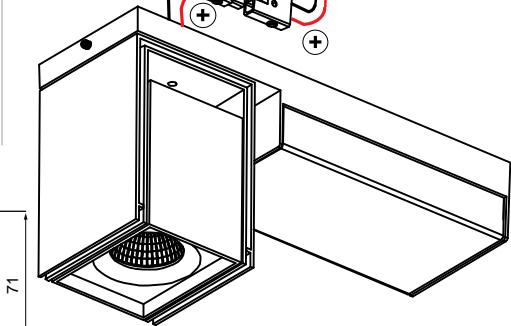

Rektor 1x LED Warm Dim M / F Tre dim GI

128262XX_128263XX

The light source contained in this luminaire shall only be replaced by the manufacturer or his service agent or a similar qualified person