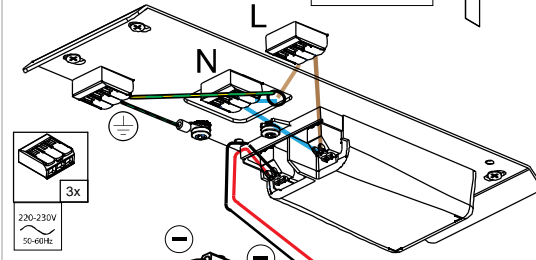

Rektor 1x LED Warm Dim M / F Tre dim GI

128262XX_128263XX

The light source contained in this luminaire shall only be replaced by the manufacturer or his service agent or a similar qualified person