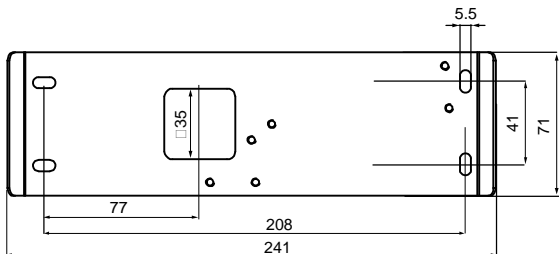

Rektor 1x LED Warm Dim M / F Tre dim GI

128262XX_128263XX

The light source contained in this luminaire shall only be replaced by the manufacturer or his service agent or a similar qualified person