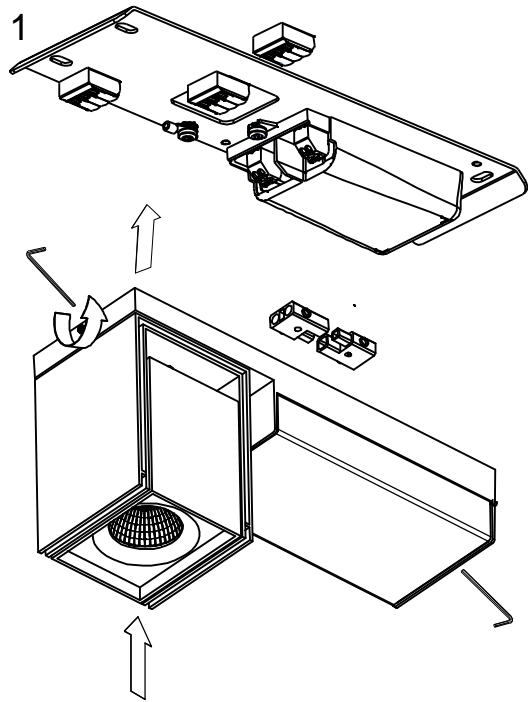

Rektor 1x LED Warm Dim M / F Tre dim GI

128262XX_128263XX

The light source contained in this luminaire shall only be replaced by the manufacturer or his service agent or a similar qualified person